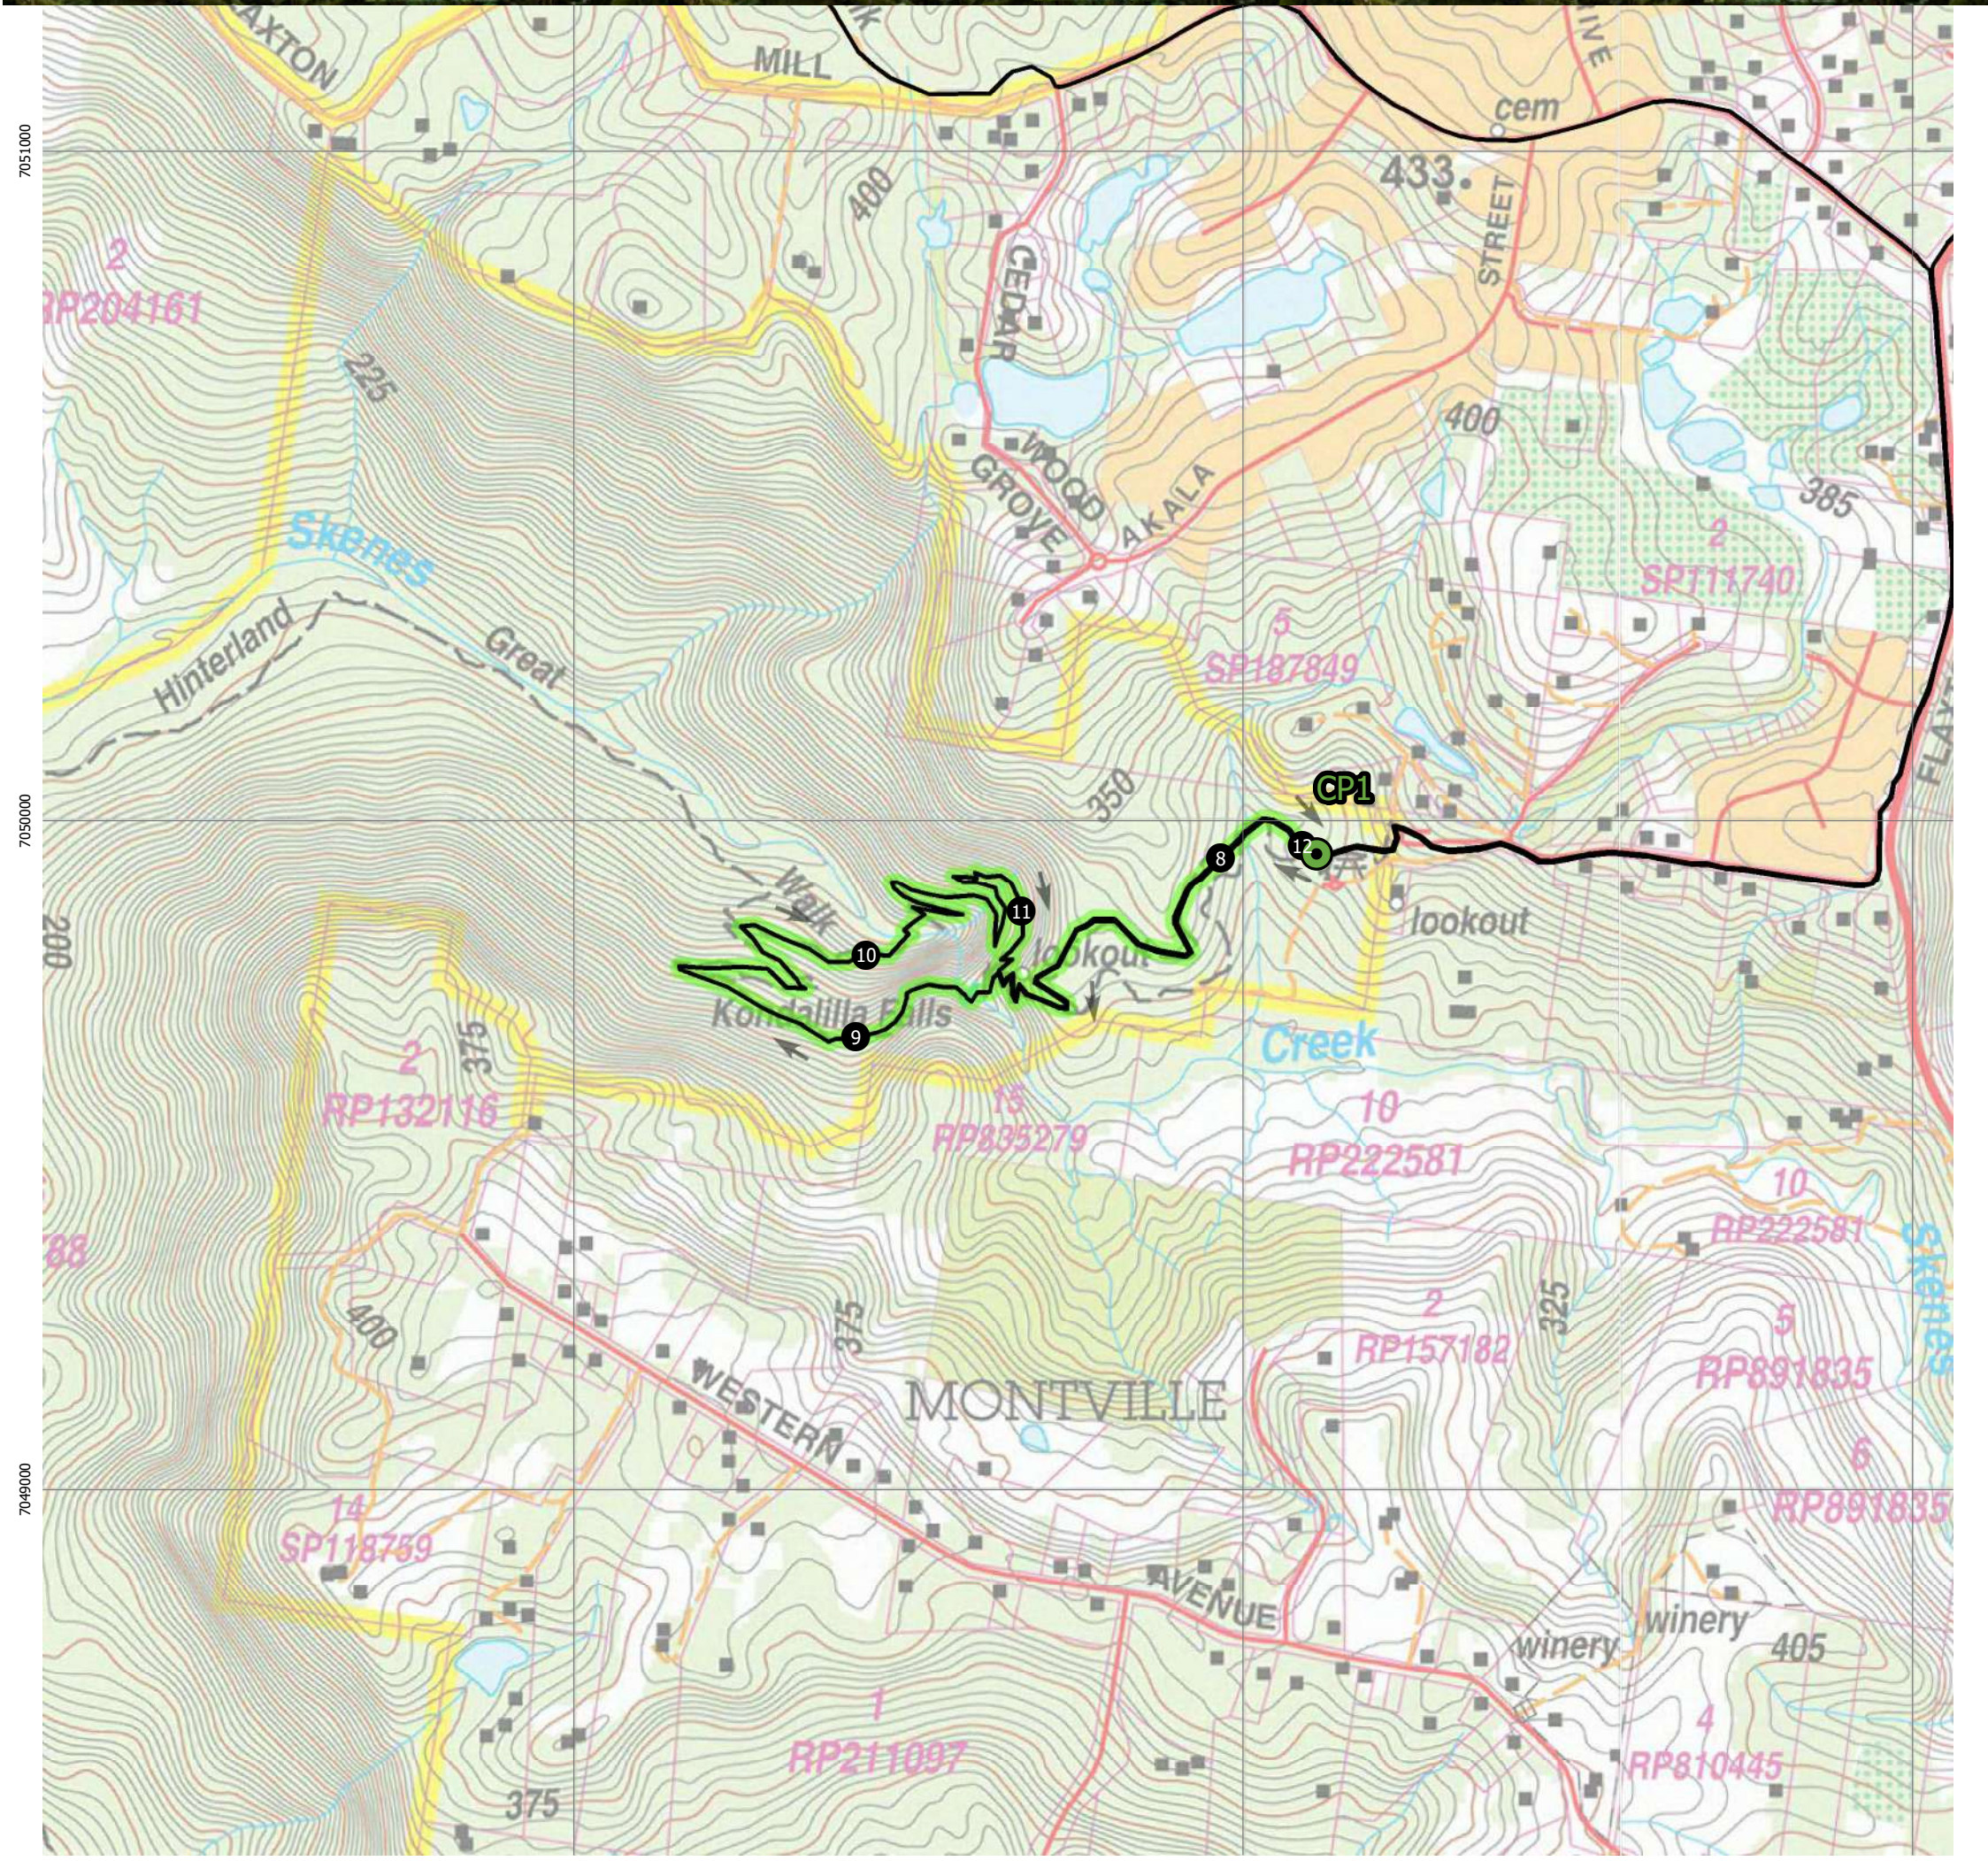

Kondalilla Falls

Gheerulla Falls

Keerulpa Falls

Legend

-  QCCC (Start, CP2 & Finish)
-  Check Point
-  Cumulative Distance (km)
-  This Leg
-  B100 Course

1:10,000 at A3

Map Grid Australia - Zone 56 (GDA94) - EPSG:28356

LEG 2 (4.2 km)

CP1 (Kondalilla Falls Day Use Area) and return via Kondalilla Falls circuit

B100
100K