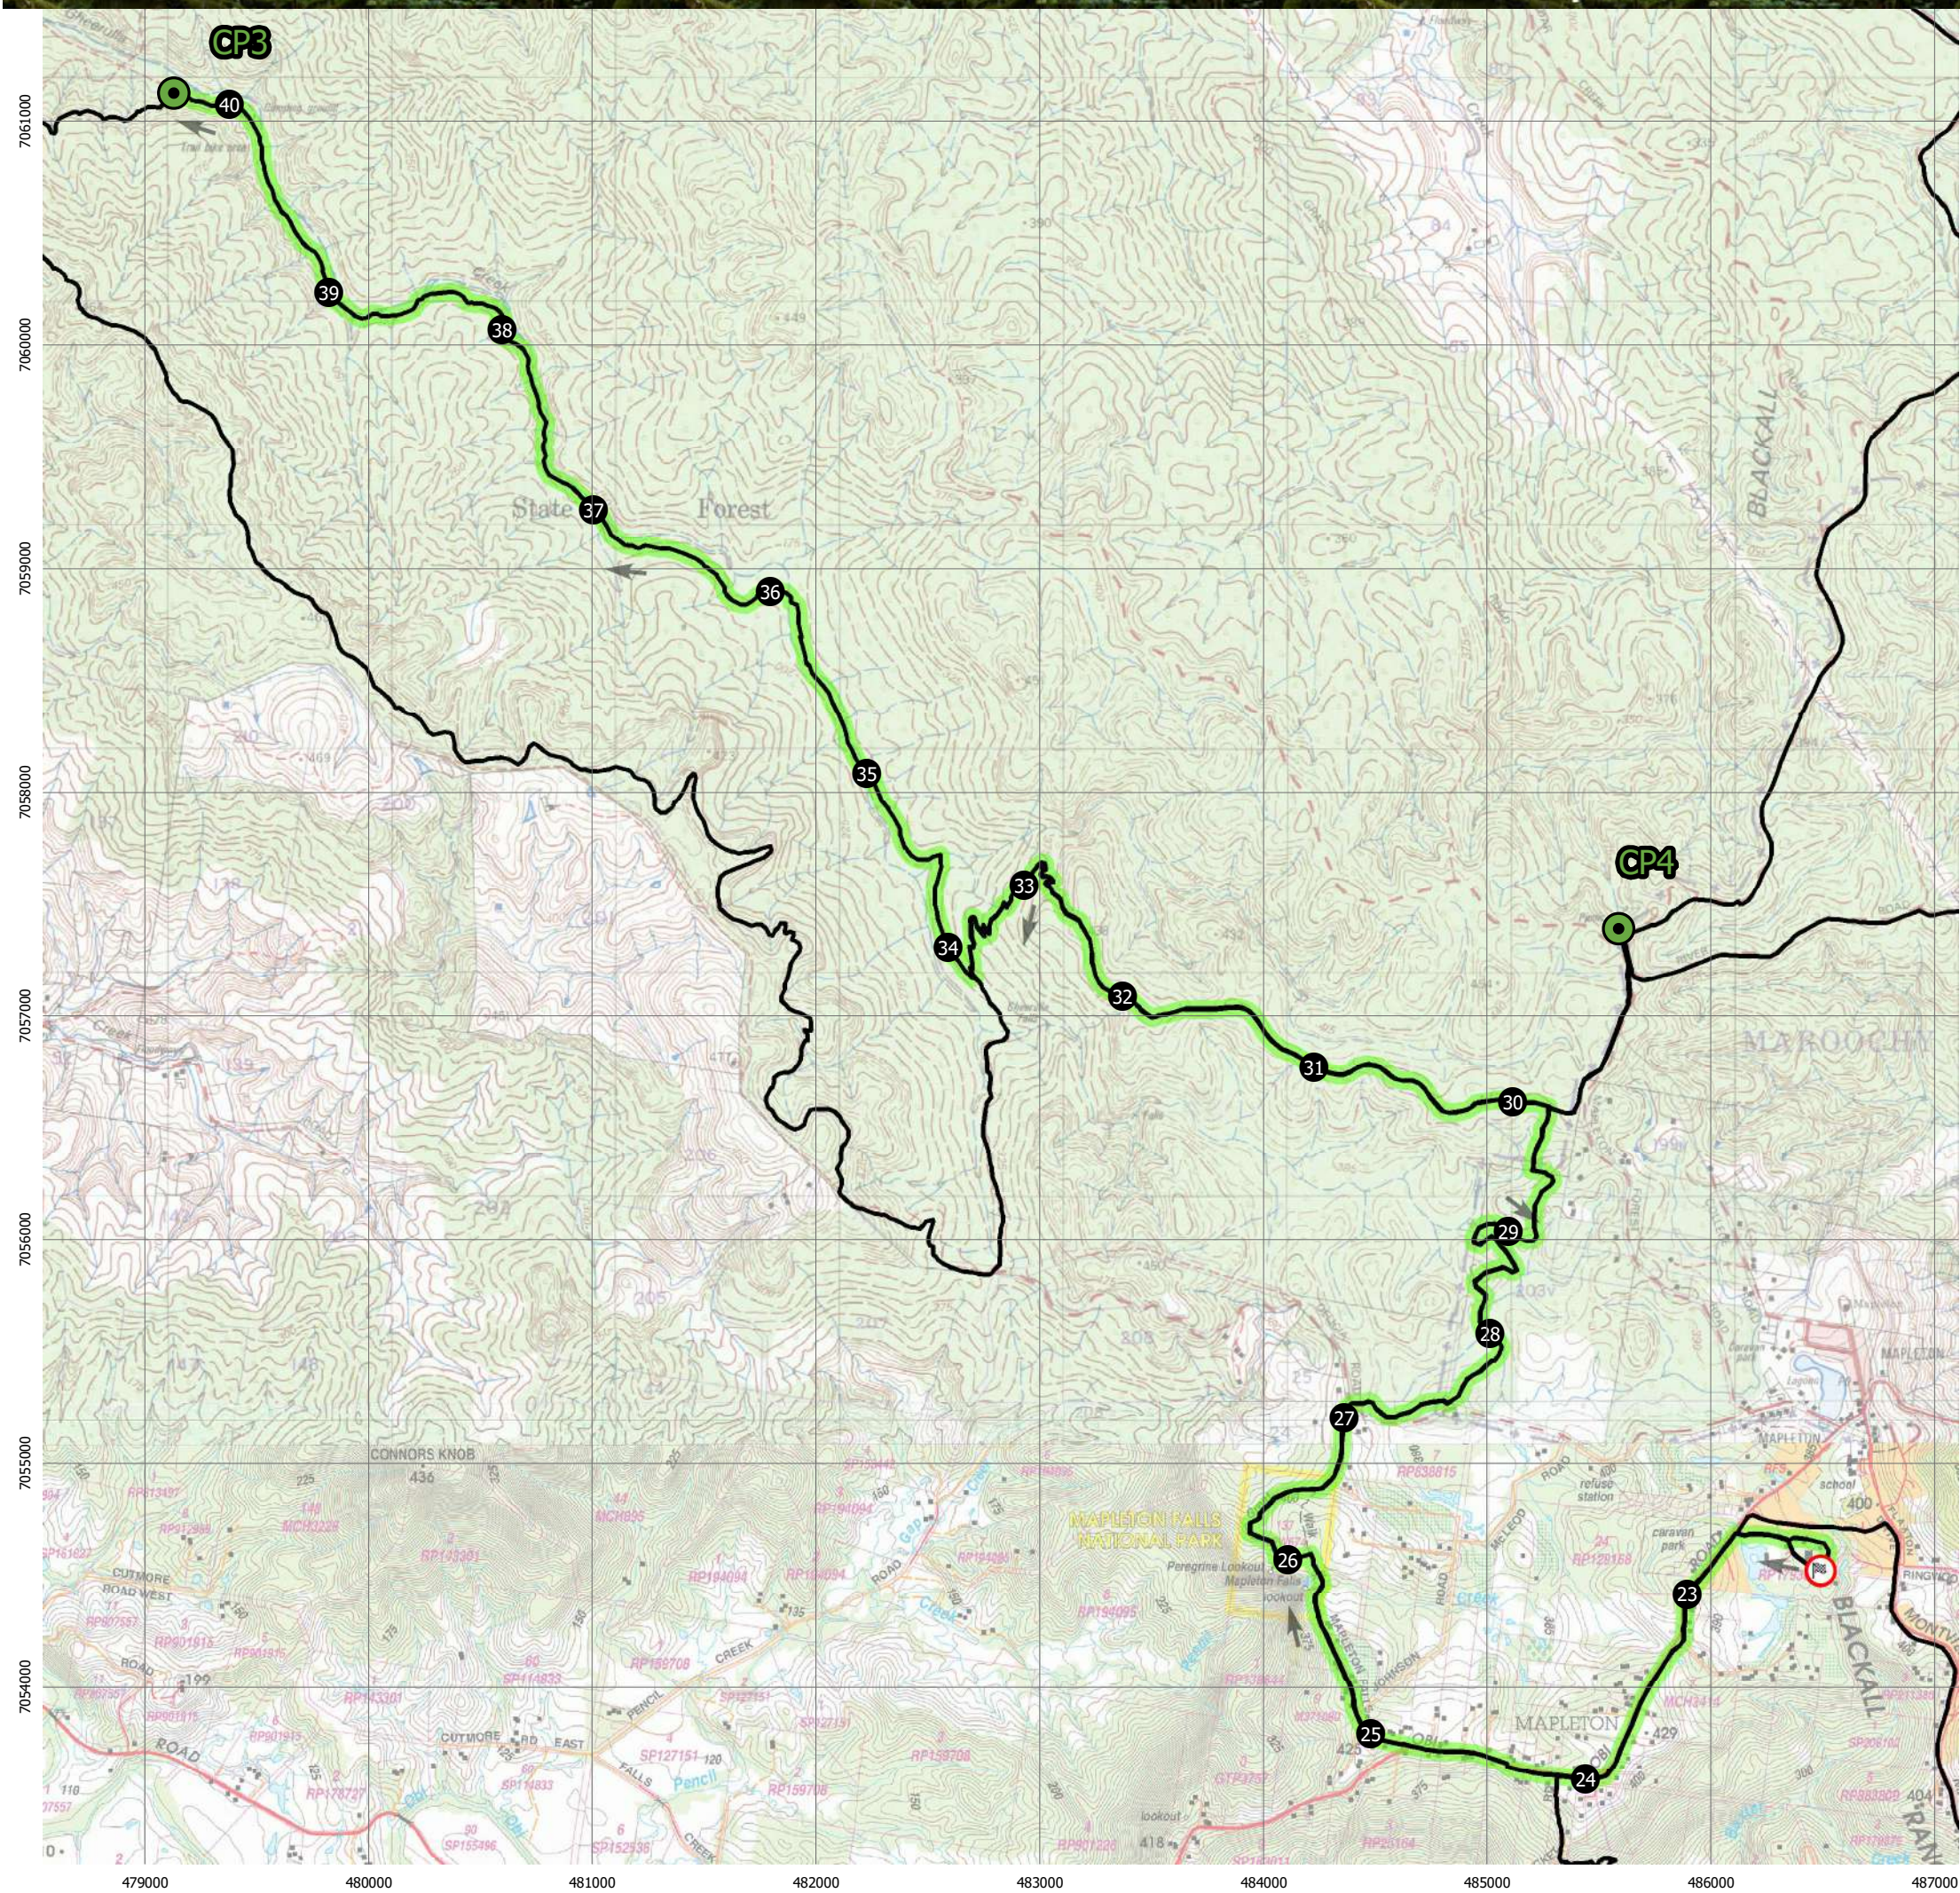

Kondalilla Falls

Gheerulla Falls

Keerulpa Falls

Legend

- QCCC (Start, CP2 & Finish)
- Check Point
- Cumulative Distance (km)
- This Leg
- B100 Course

0 0.5 1 Km

1:30,000 at A3

Map Grid Australia - Zone 56 (GDA94) - EPSG:28356

LEG4 (18.2 km)

CP2 (QCCC) to CP3 (Gheerulla Camping and Day Use Area)

B100
100K