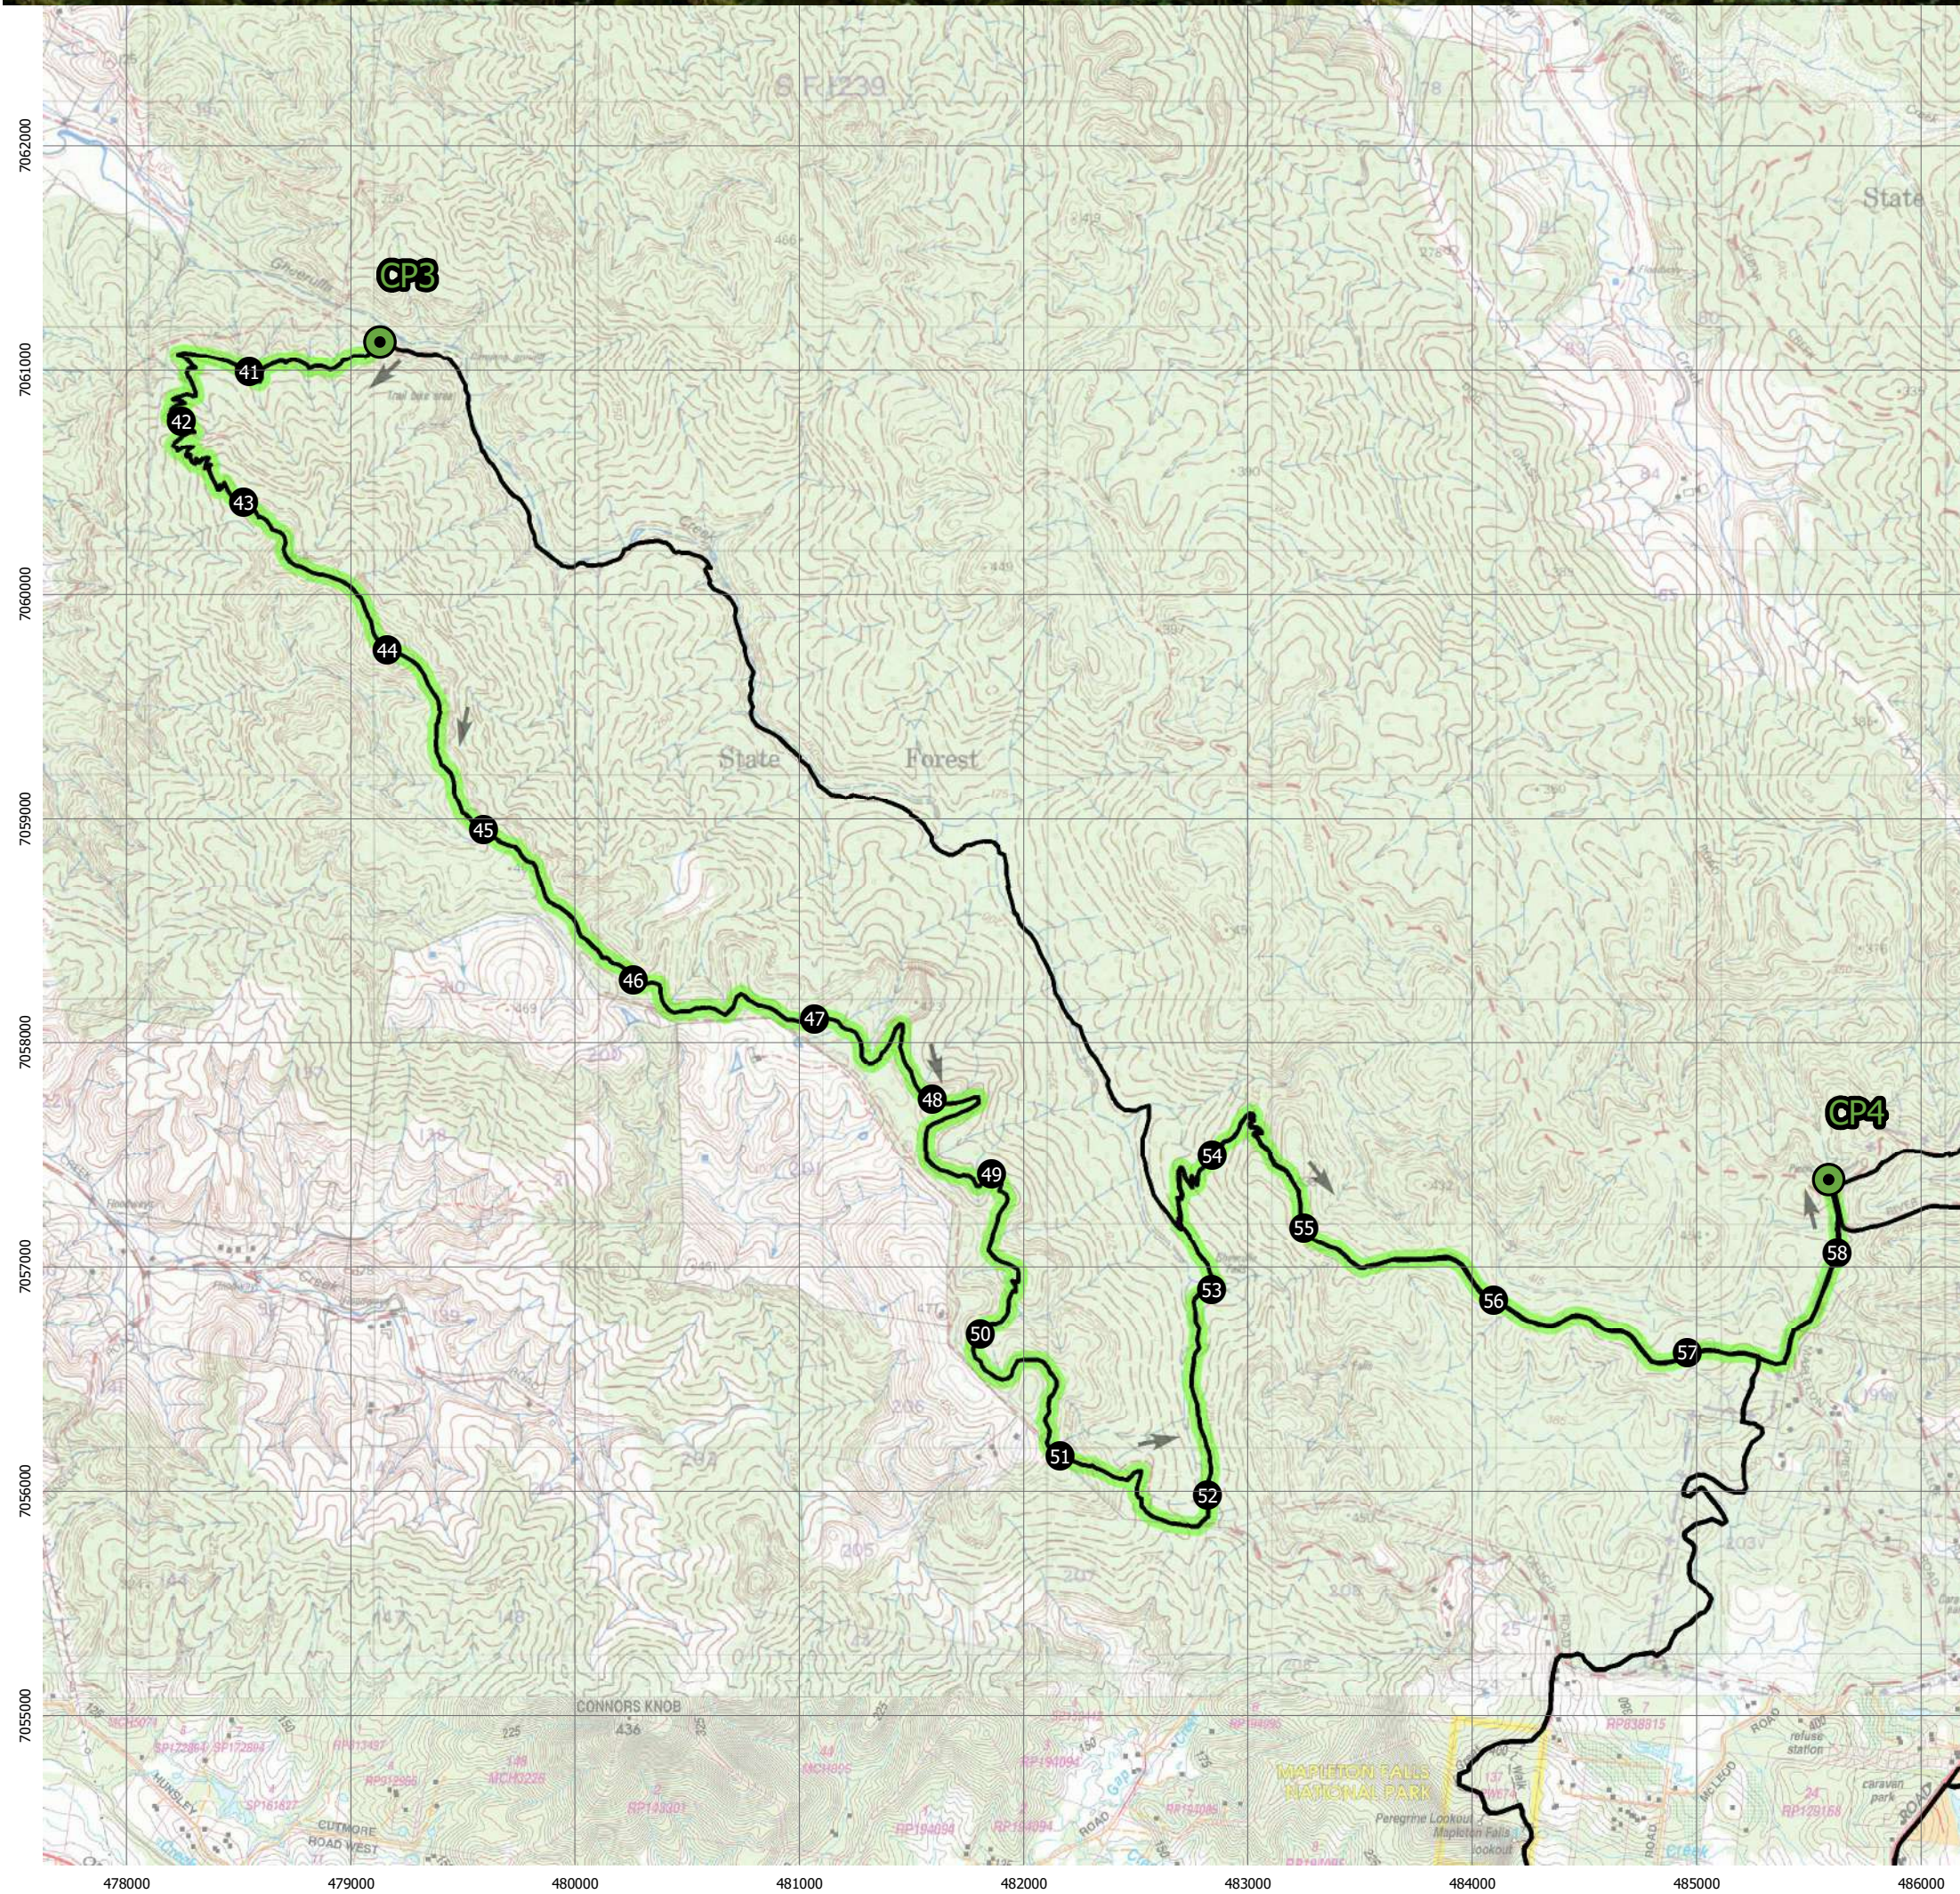

Kondalilla Falls

Gheerulla Falls

Keerulpa Falls

Legend

- QCCC (Start, CP2 & Finish)
- Check Point
- Cumulative Distance (km)
- This Leg
- B100 Course

0 0.5 1 Km

1:30,000 at A3

Map Grid Australia - Zone 56 (GDA94) - EPSG:28356

LEG5 (18 km)

CP3 (Gheerulla Camping and Day Use Area) to CP4 (Mapleton Day Use Area)

B100 100K