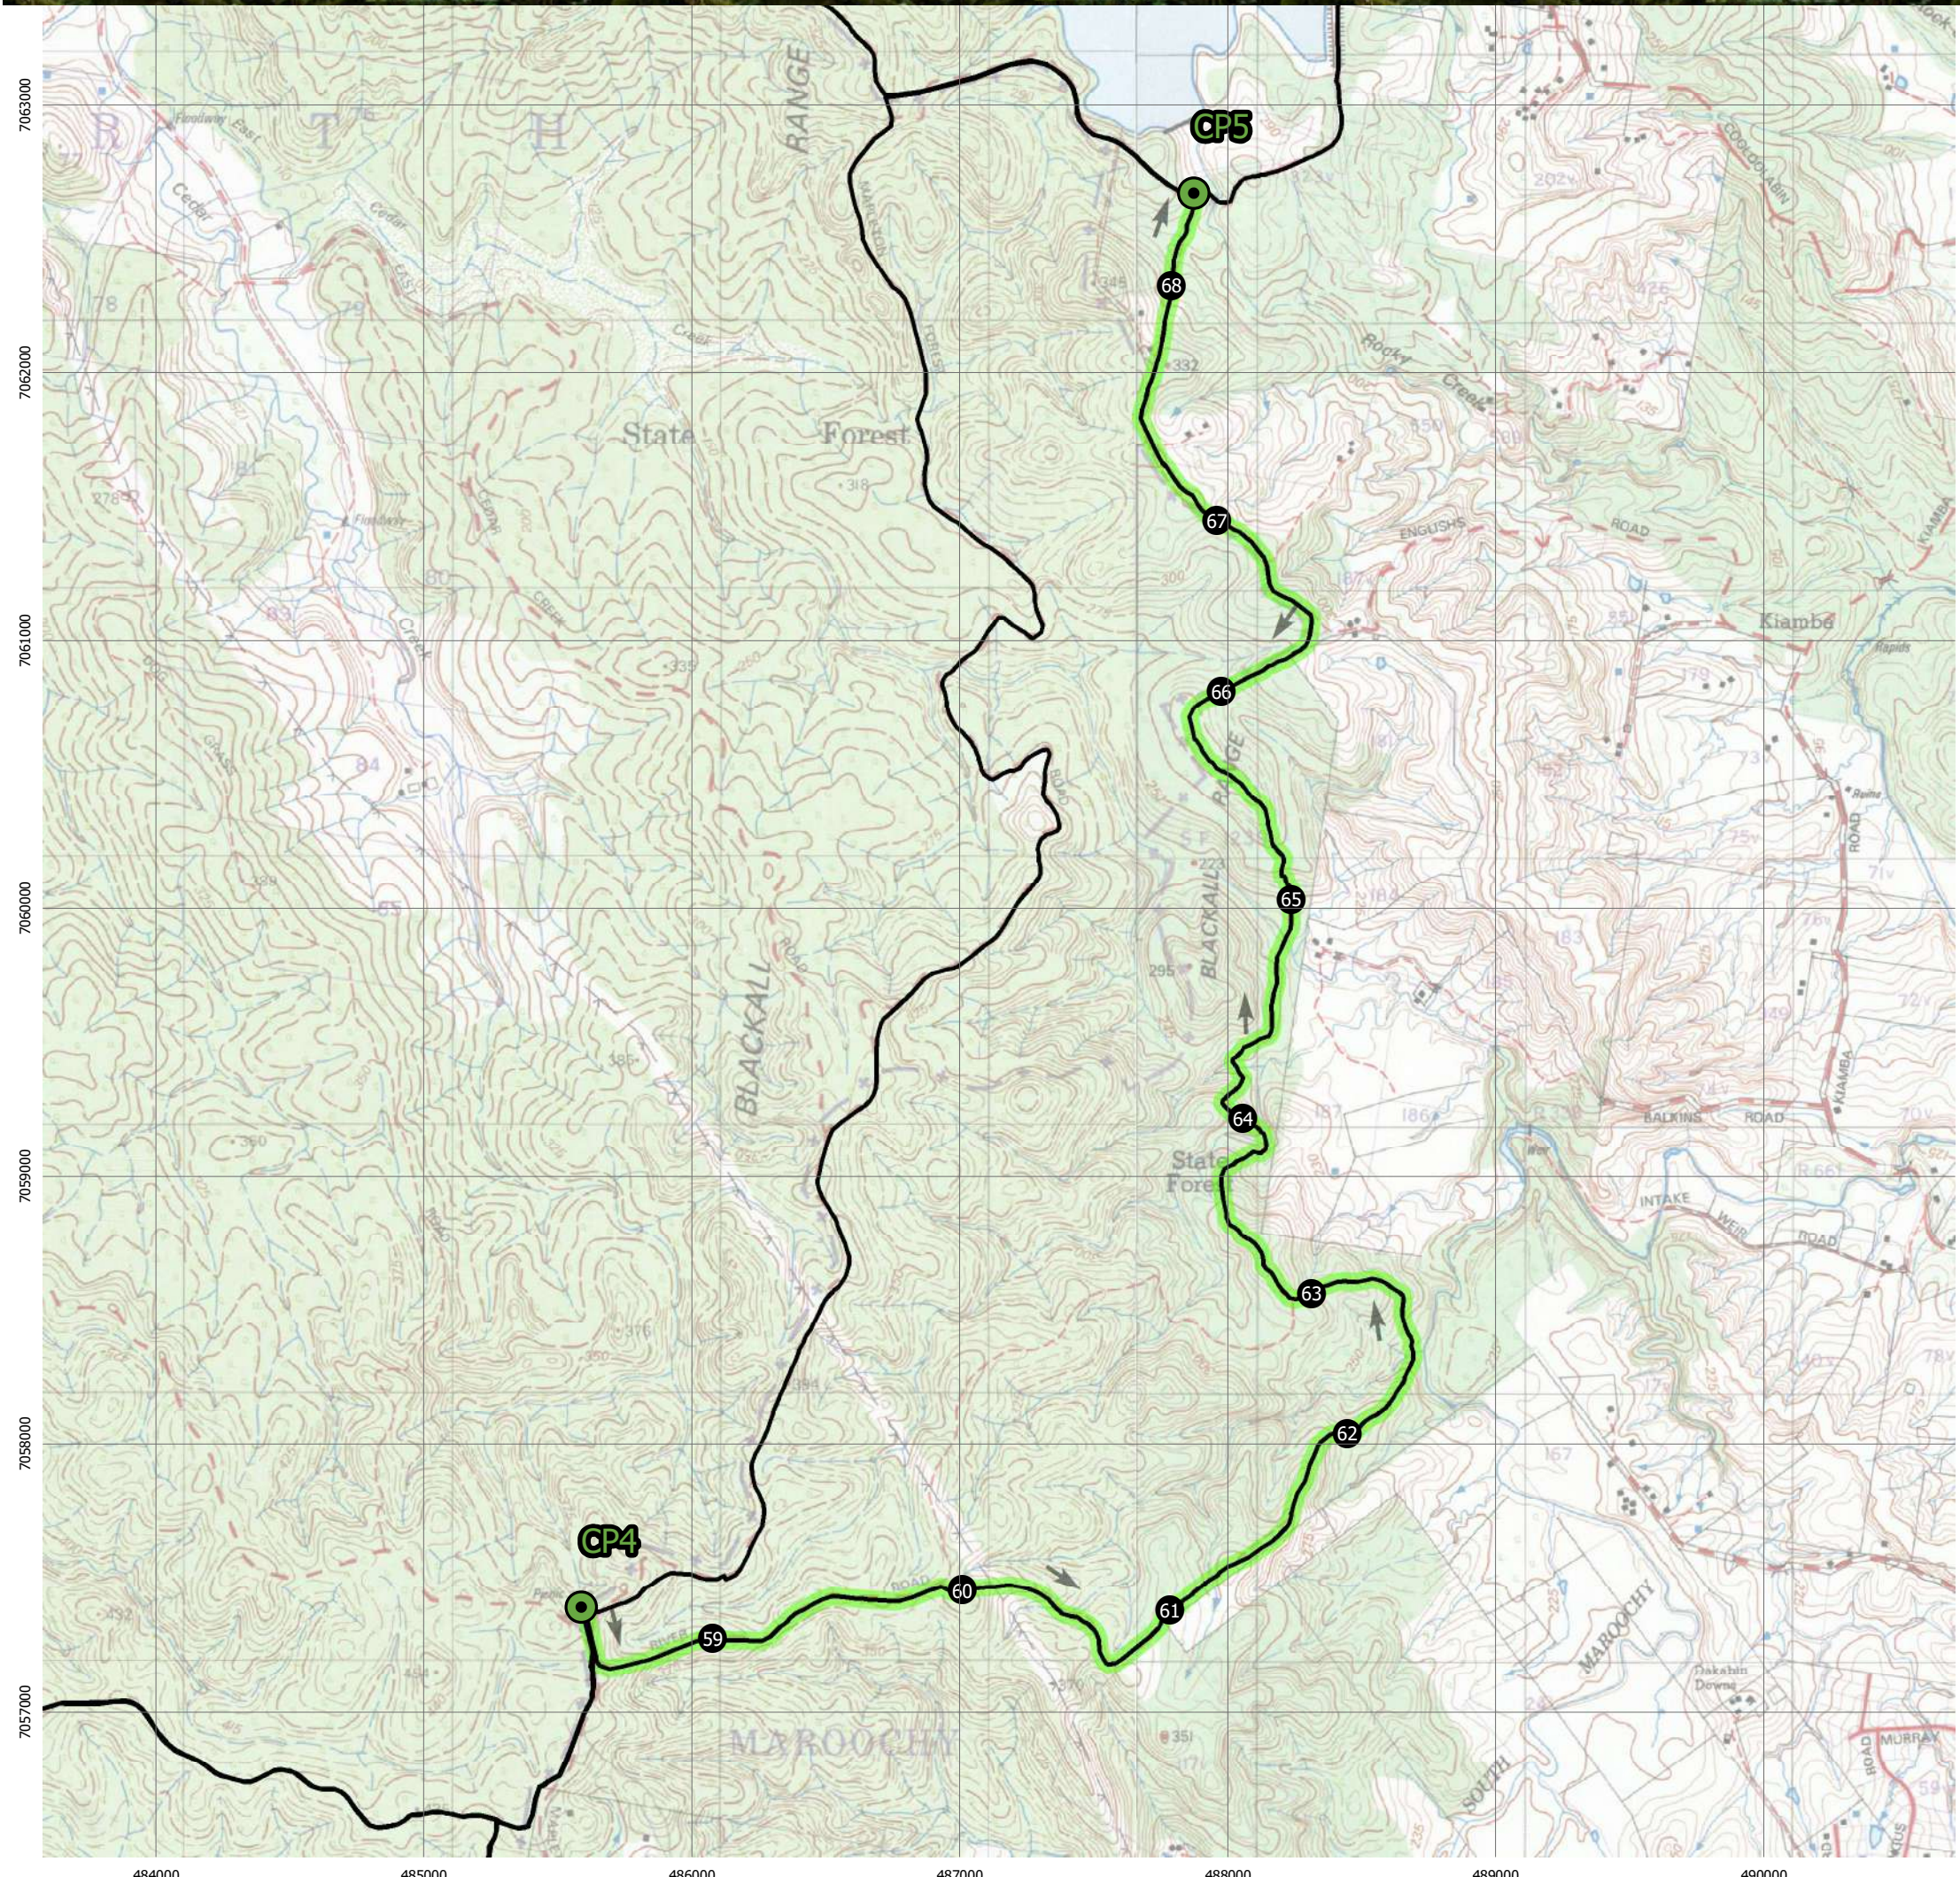

Kondalilla Falls

Gheerulla Falls

Keerulpa Falls

Legend

-  QCCC (Start, CP2 & Finish)
-  Check Point
-  Cumulative Distance (km)
-  This Leg
-  B100 Course

1:25,000 at A3

Map Grid Australia - Zone 56 (GDA94) - EPSG:28356

LEG 6 (10 km)

**CP4 (Mapleton Day Use Area) to CP5
(Intersection of Cooloolabin Rd and Baronga)**

**B100
100K**