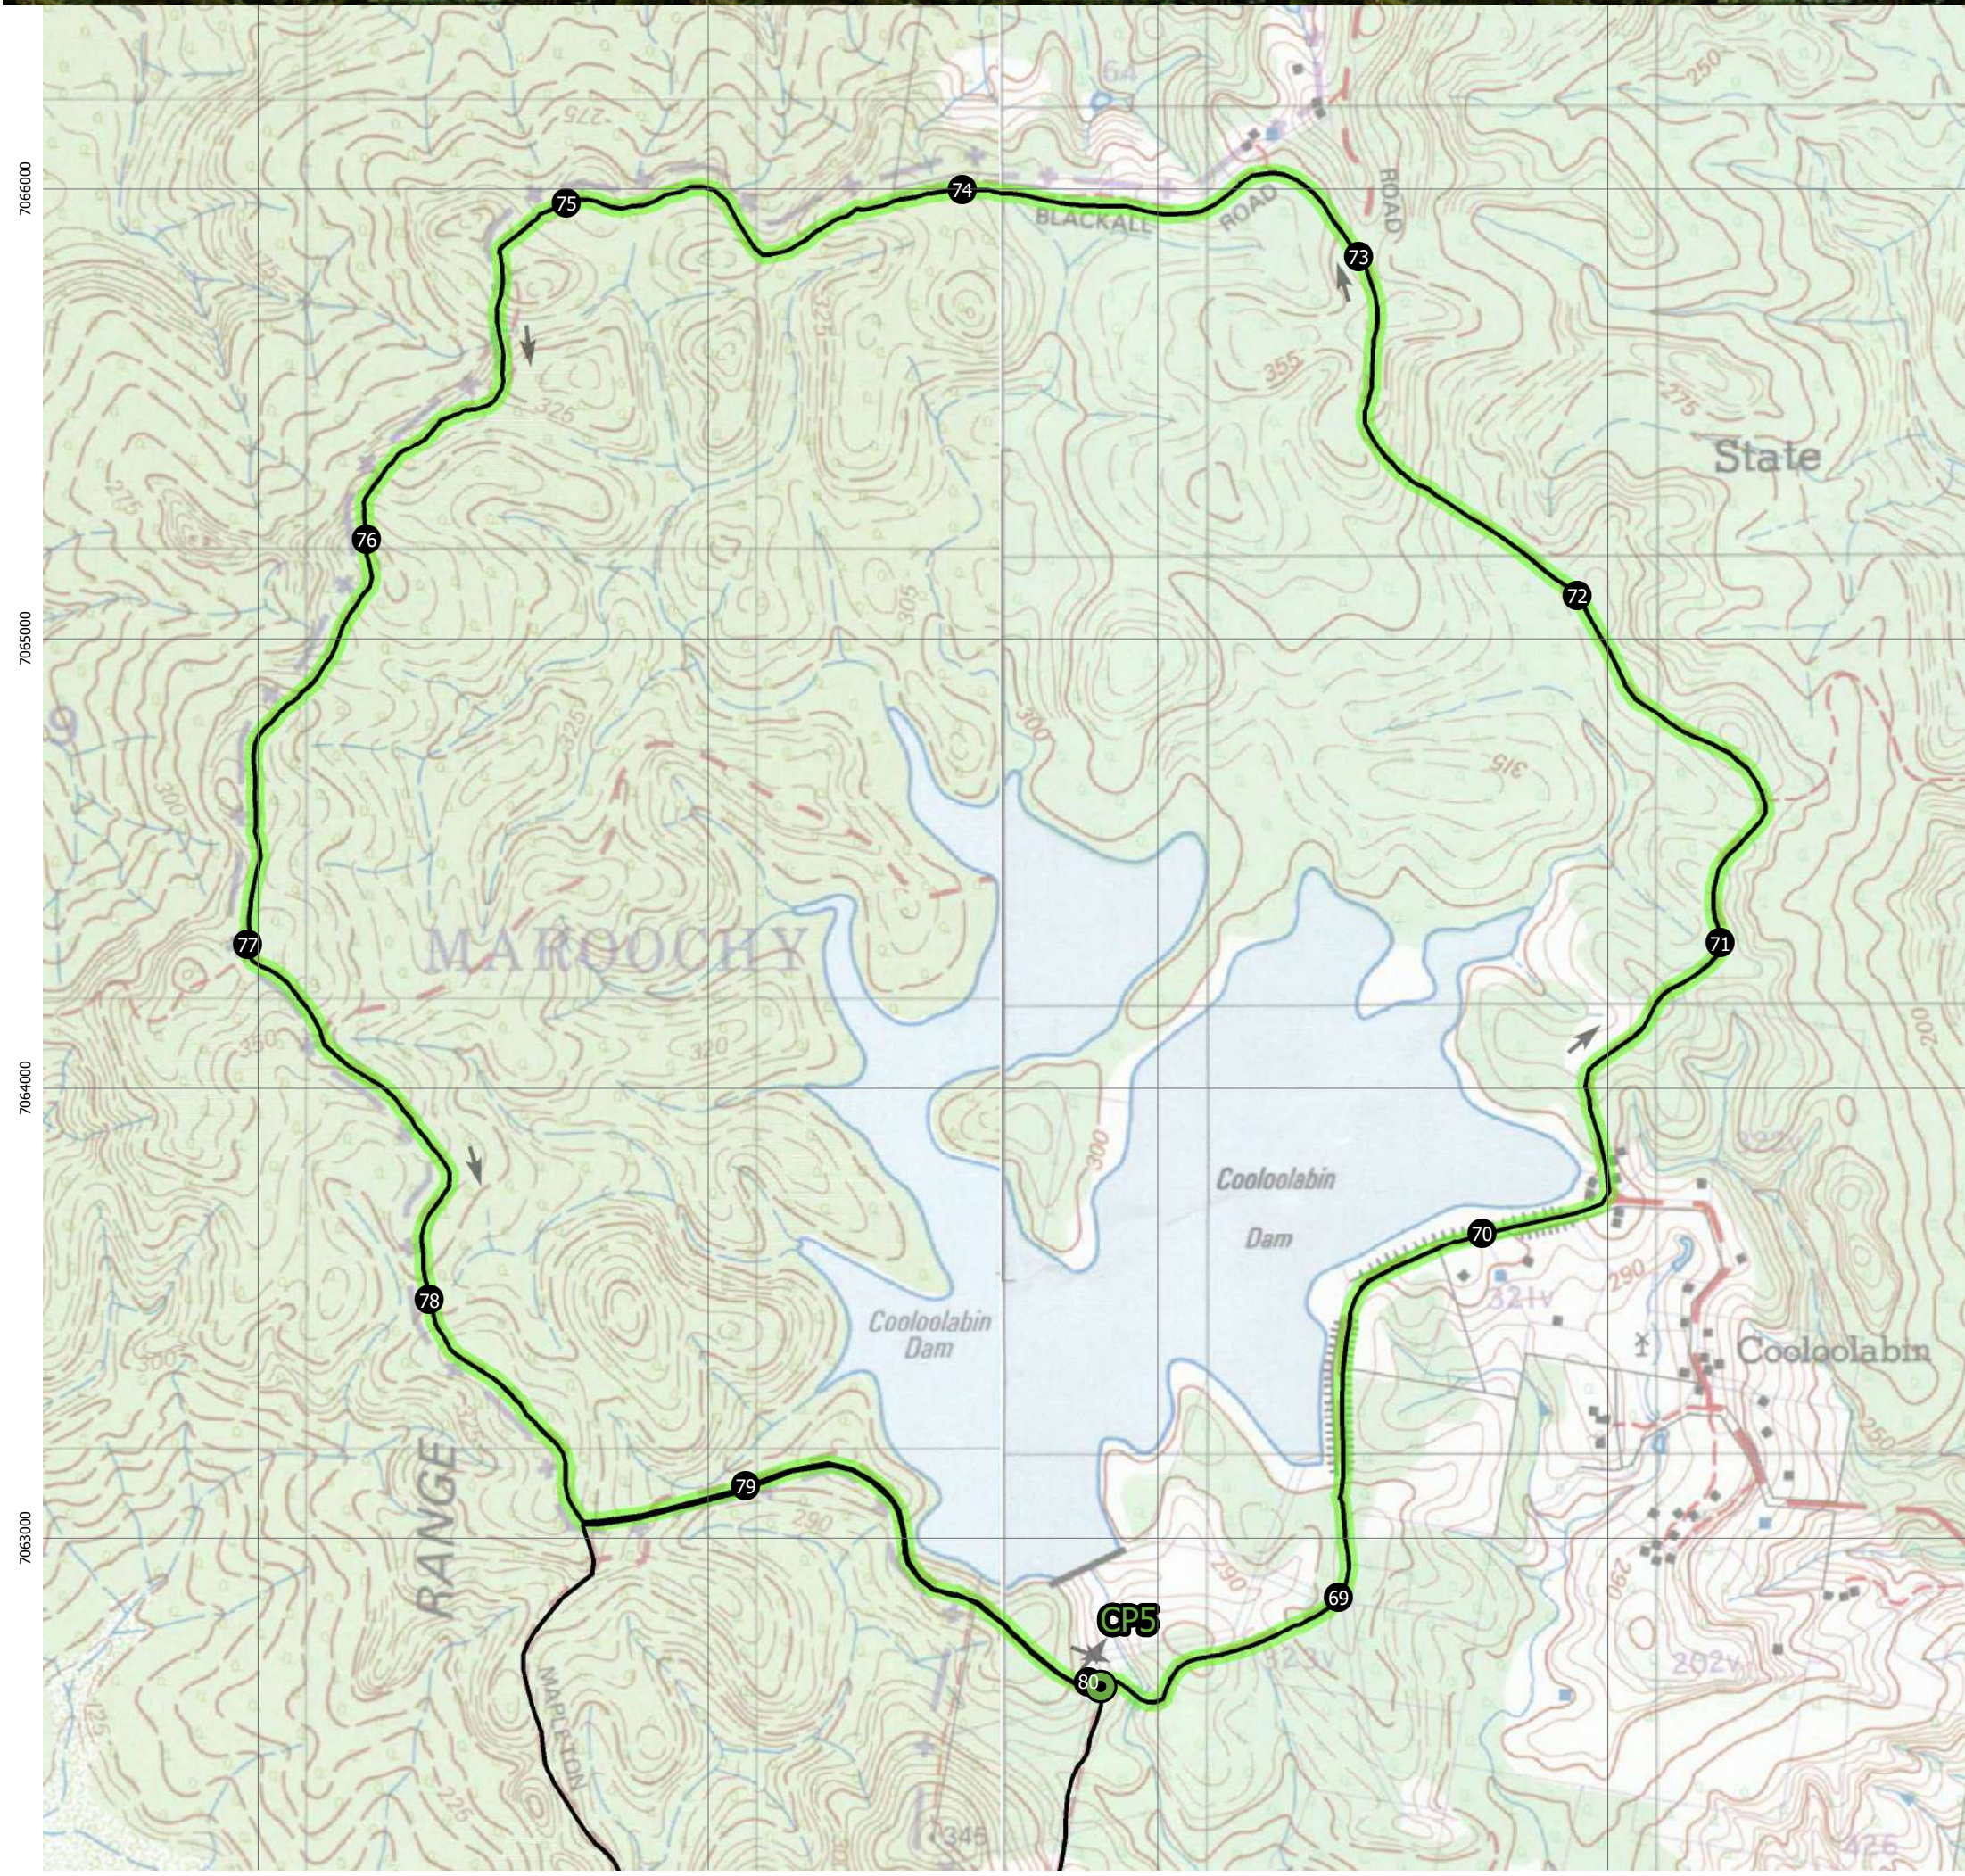

Kondalilla Falls

Gheerulla Falls

Keerulpa Falls

Legend

-  QCCC (Start, CP2 & Finish)
-  Check Point
-  Cumulative Distance (km)
-  This Leg
-  B100 Course

1:15,000 at A3

Map Grid Australia - Zone 56 (GDA94) - EPSG:28356

LEG 7 (11.7 km)

CP5 to CP5 (Loop around Cooloolabin Dam)