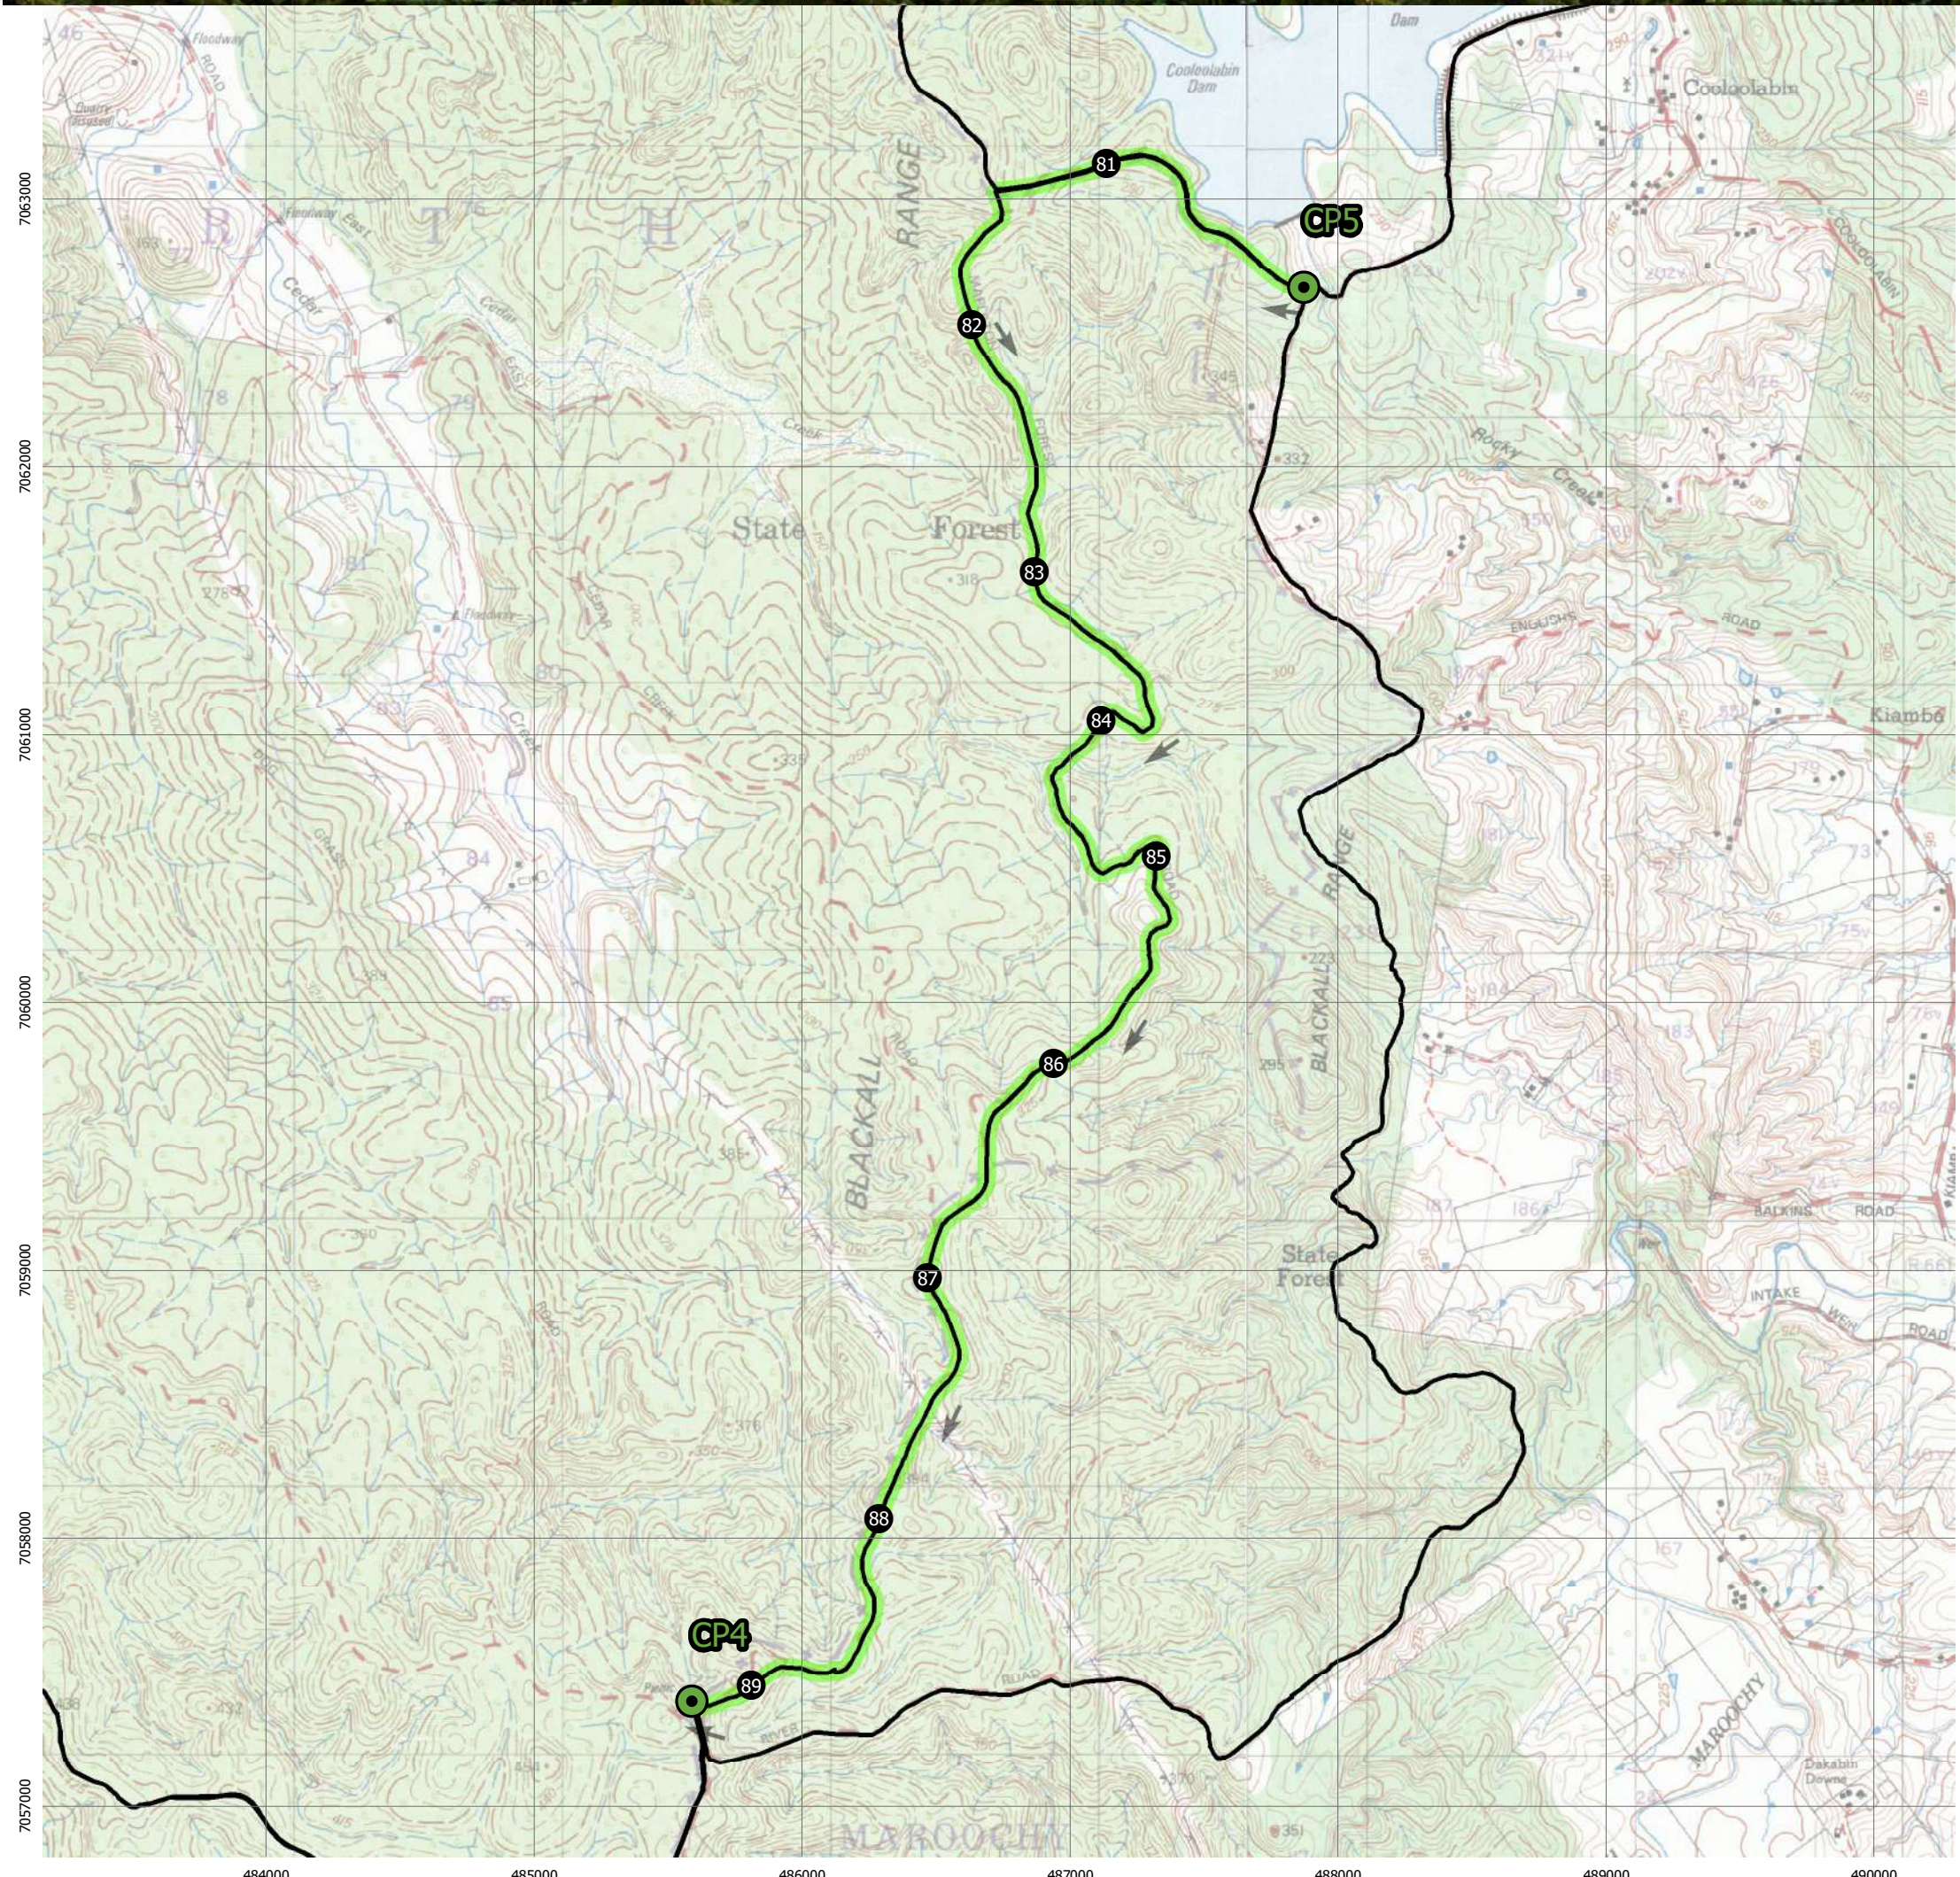

Kondalilla Falls

Gheerulla Falls

Keerulpa Falls

Legend

- QCCC (Start, CP2 & Finish)
- Check Point
- Cumulative Distance (km)
- This Leg
- B100 Course

1:25,000 at A3

Map Grid Australia - Zone 56 (GDA94) - EPSG:28356

LEG 8 (9.2 km)

CP5 (Intersection of Cooloolabin Rd and Baronga Rd) to CP4 (Mapleton Day Use Area)

B100
100K