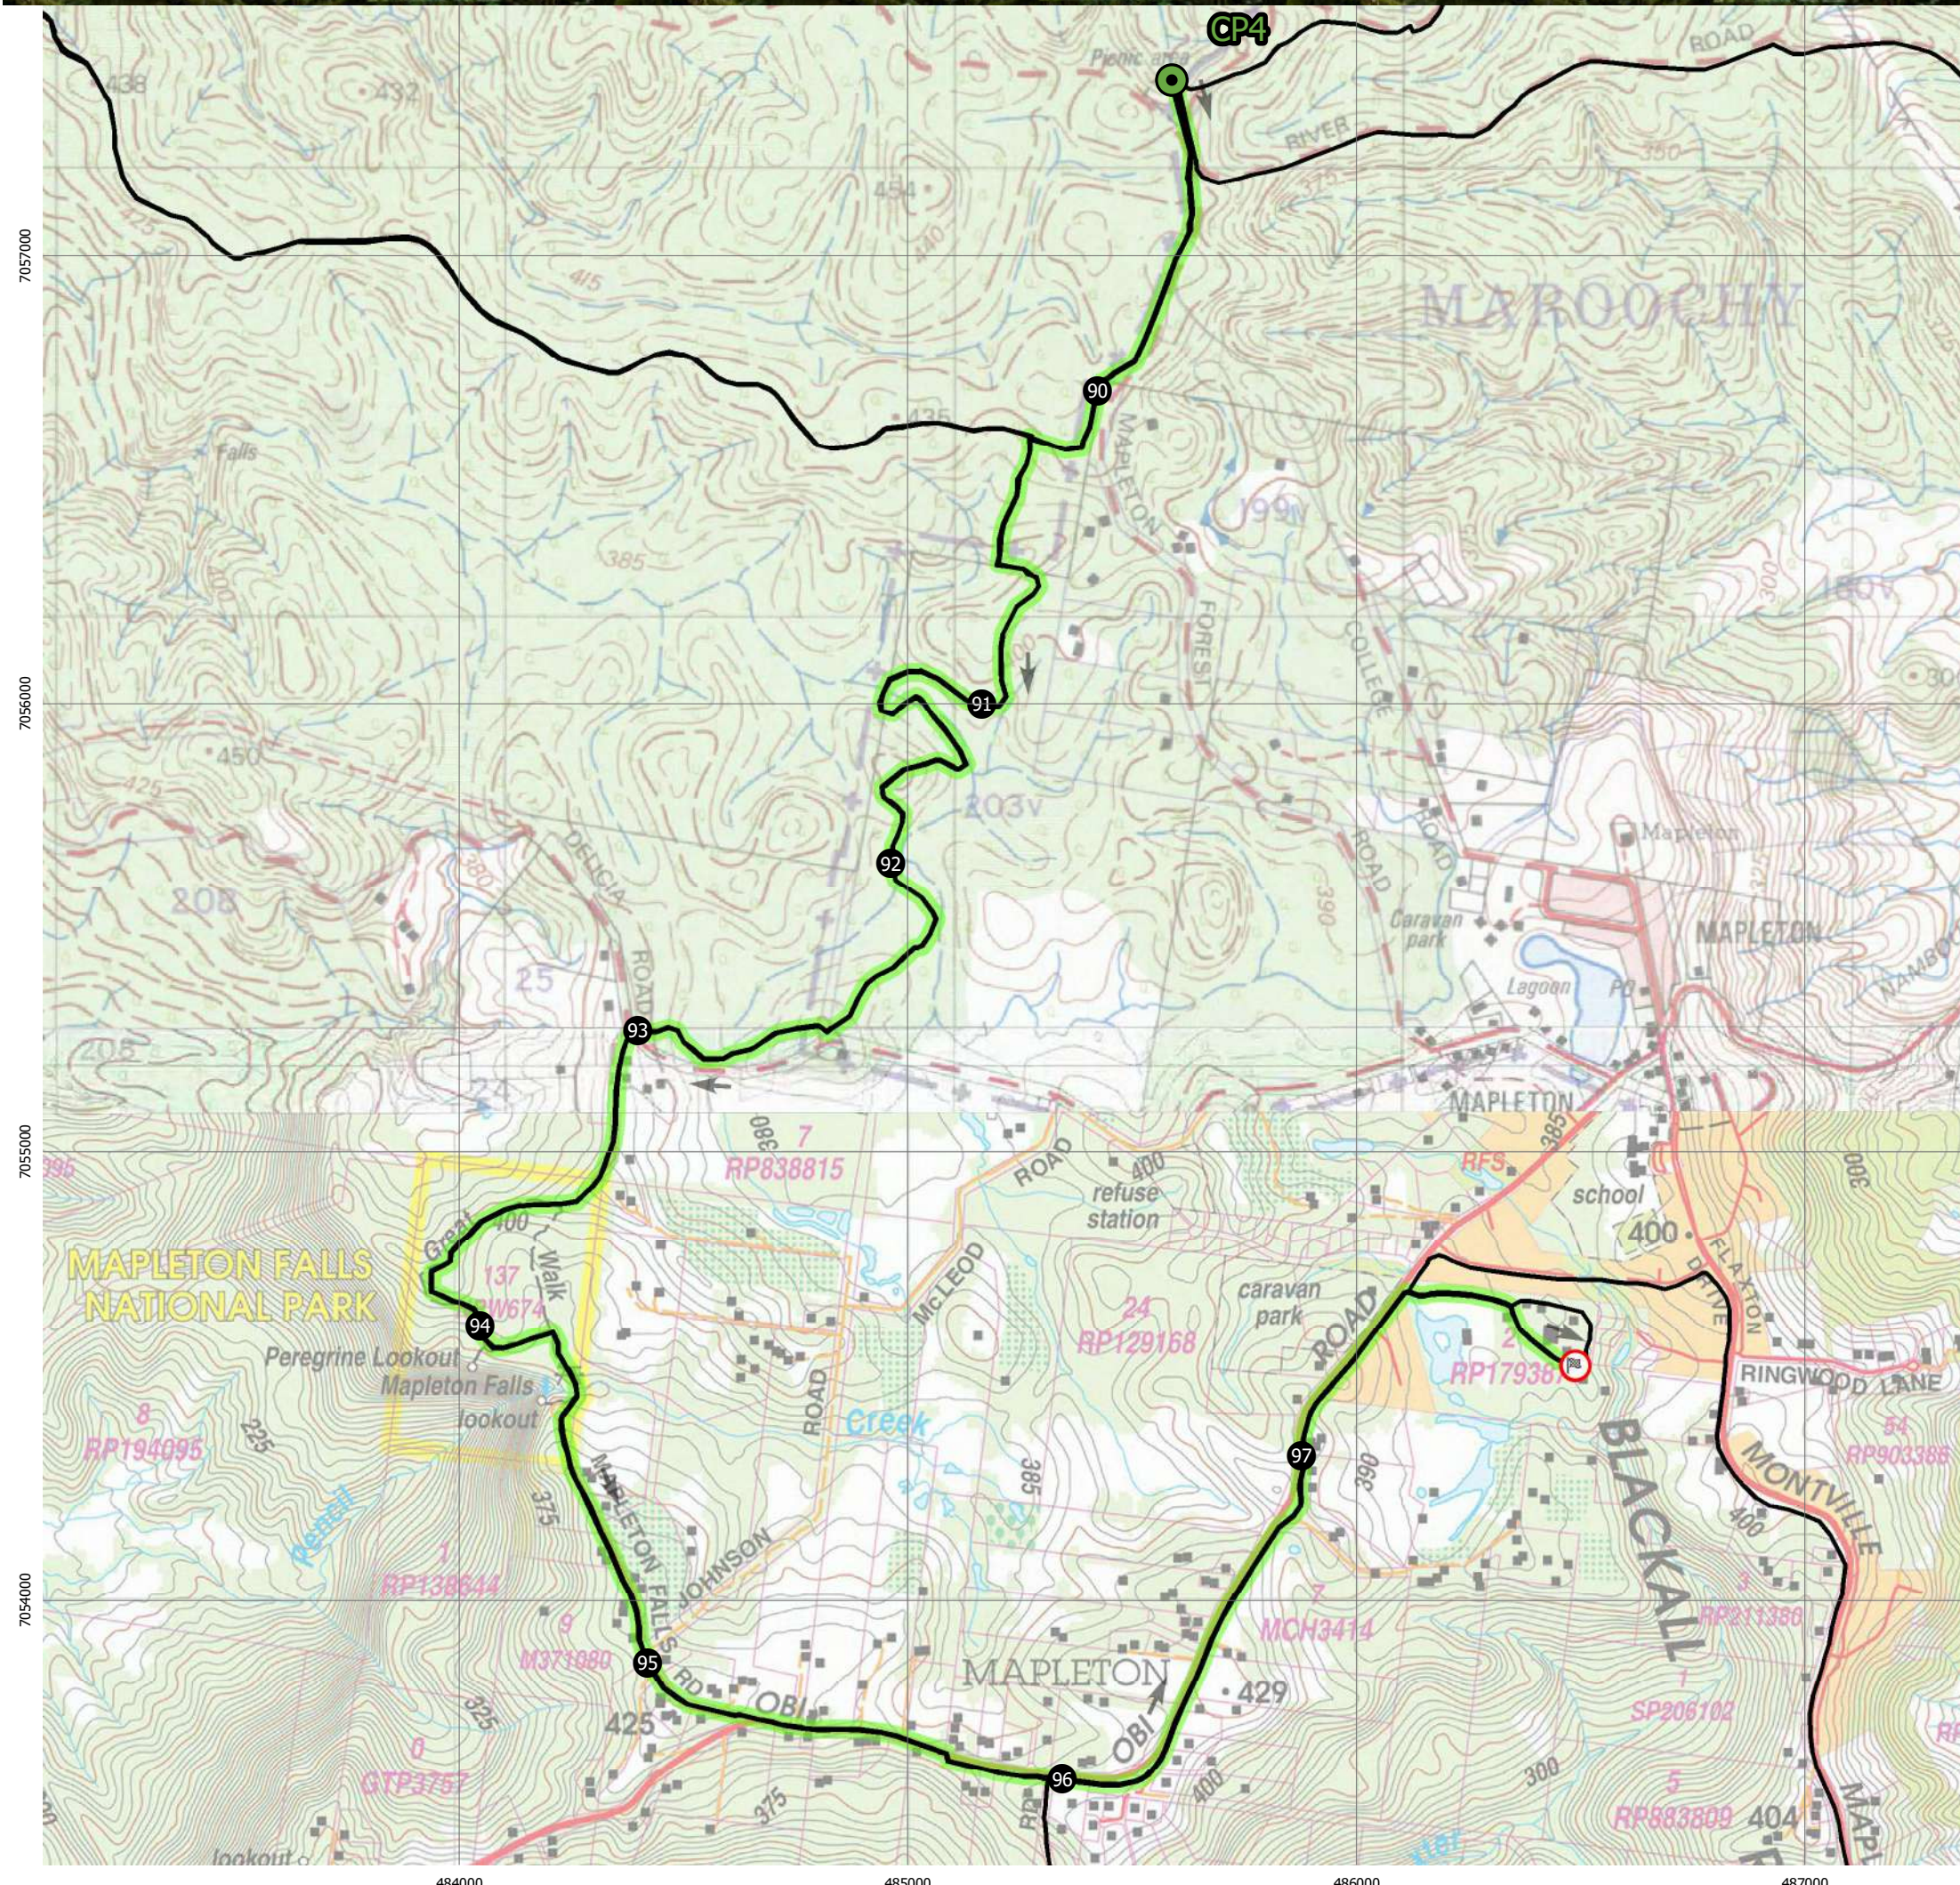

Kondalilla Falls

Gheerulla Falls

Keerulpa Falls

**Legend**

-  QCCC (Start, CP2 & Finish)
-  Check Point
-  Cumulative Distance (km)
-  This Leg
-  B100 Course

**1:15,000 at A3**

Map Grid Australia - Zone 56 (GDA94) - EPSG:28356

**LEG 9 (8.6 km)**

**CP4 (Mapleton Day Use Area) to the Finish (QCCC)**

**B100**  
**100K**