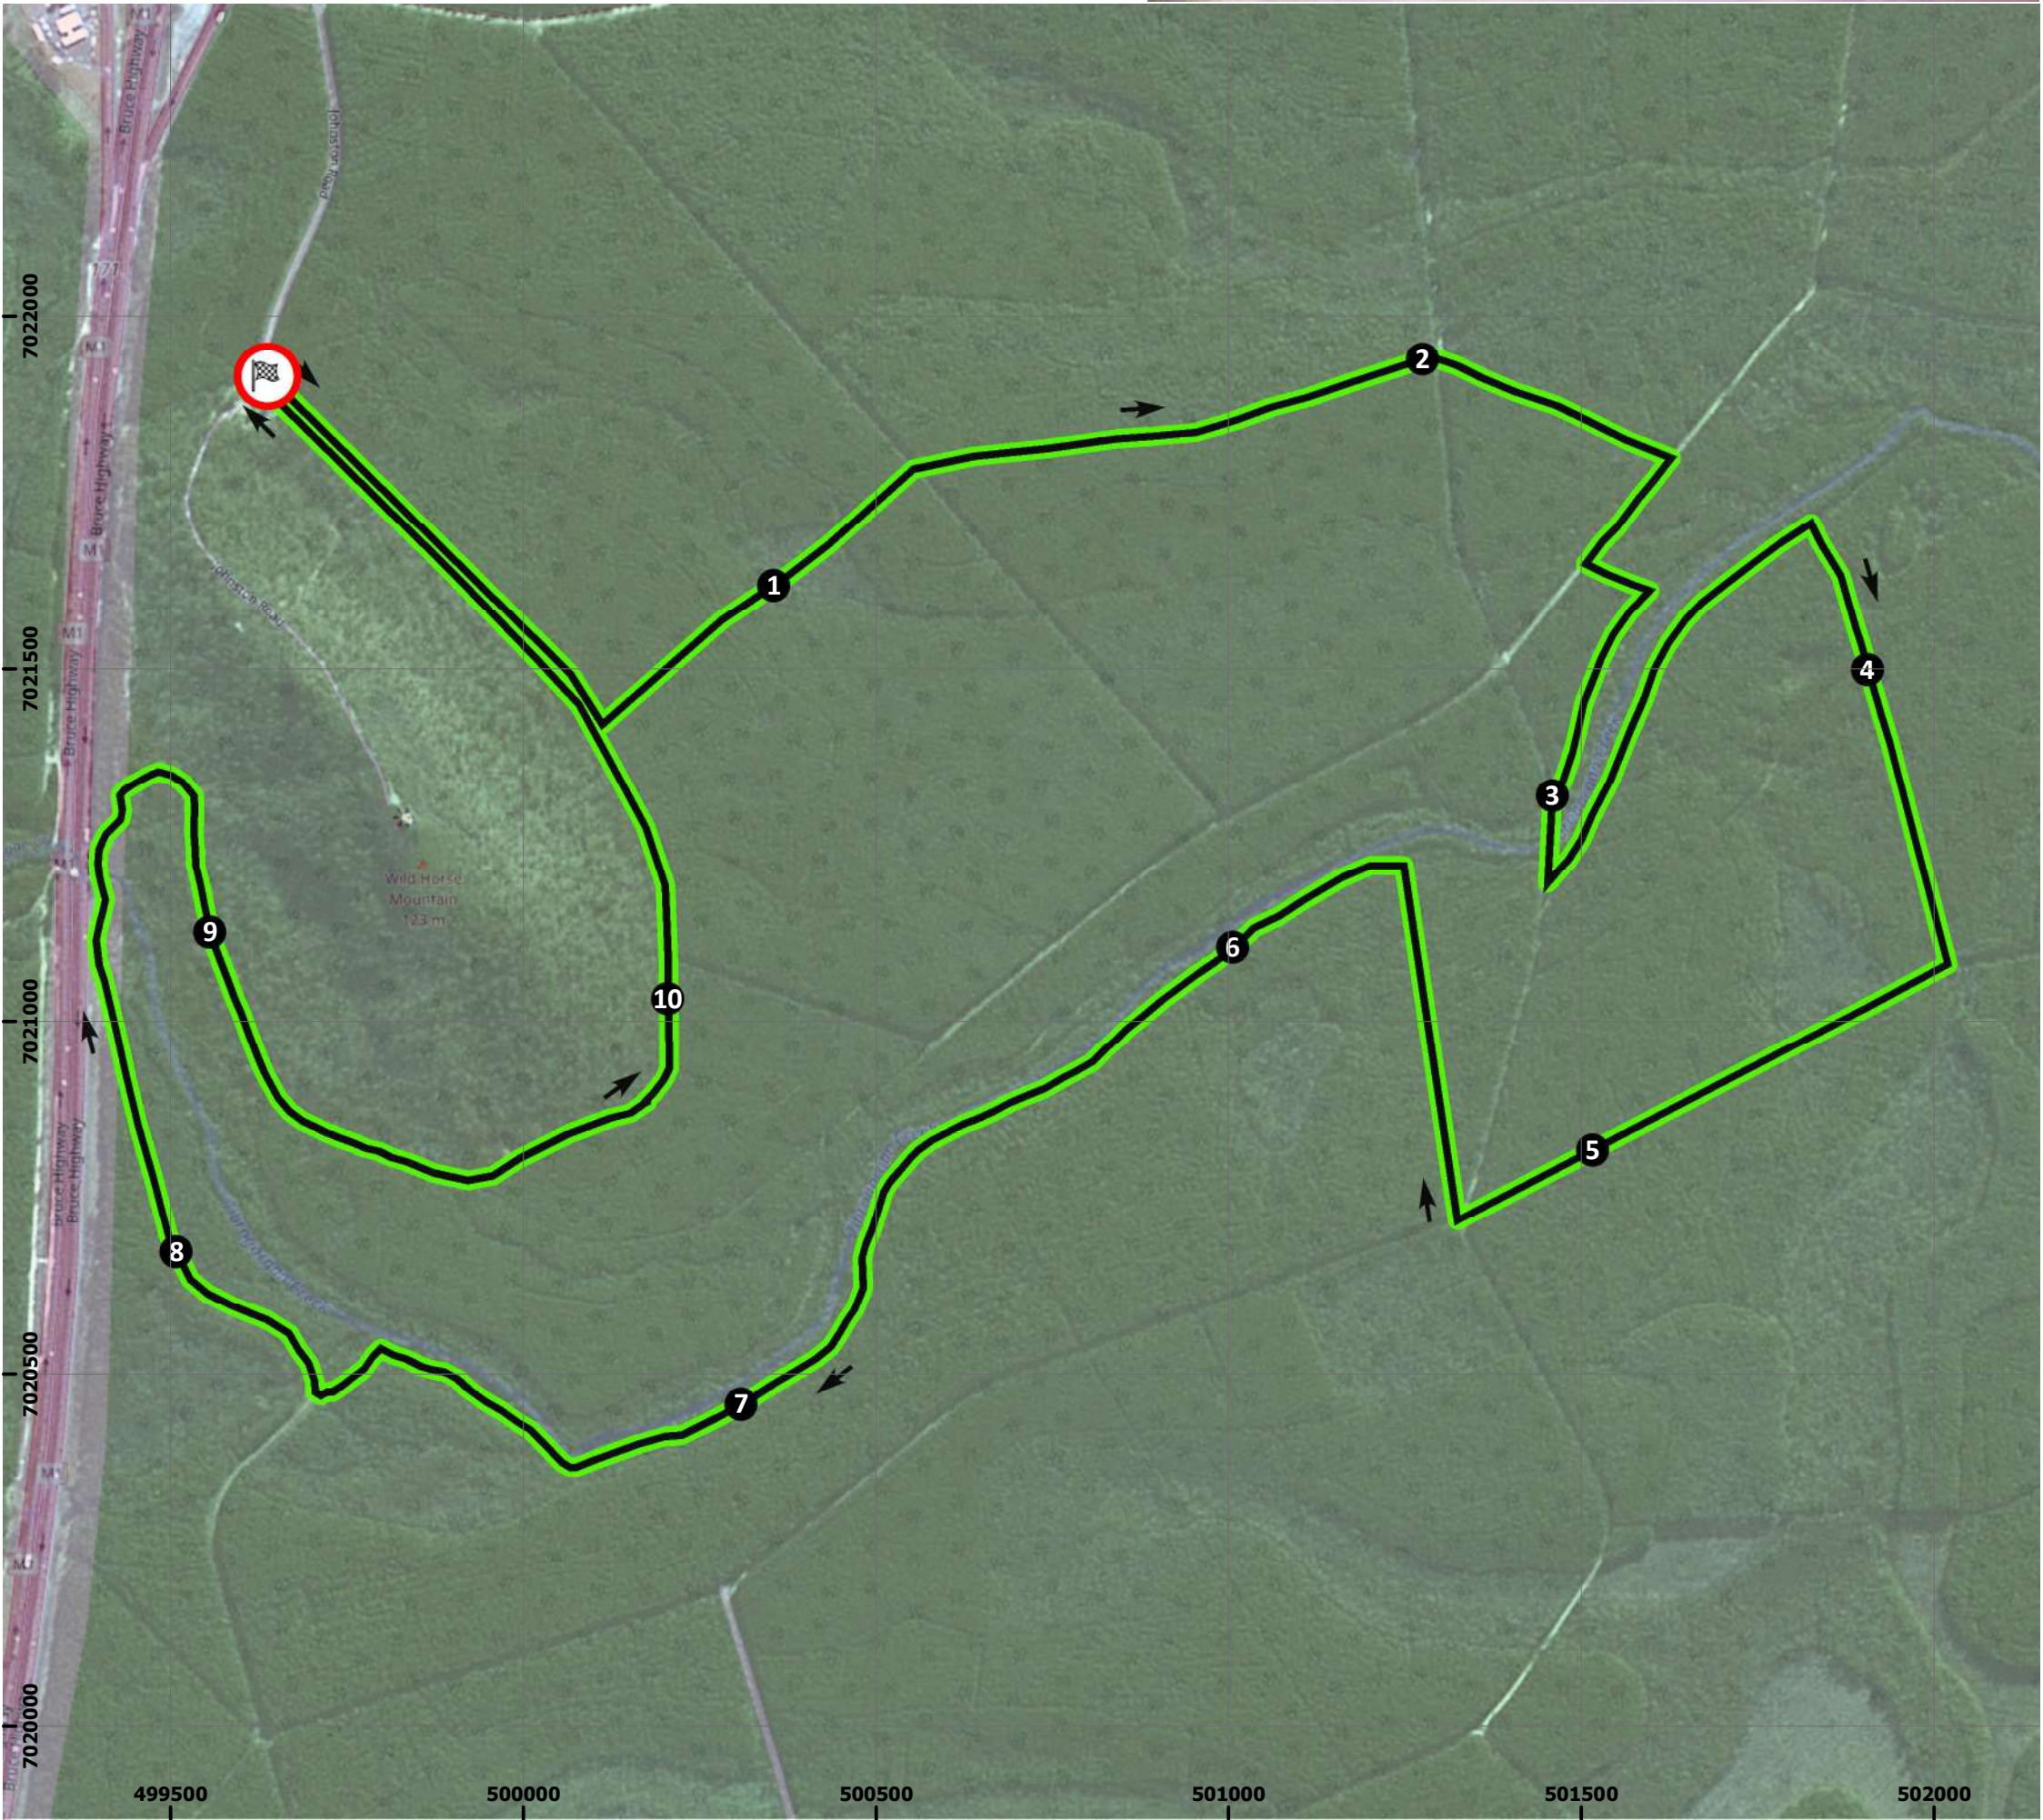

THE WILD HORSE CRITERIUM

Legend

-  Start / Finish
-  Cumulative Distance for 1 lap
-  Course

1:9,750 at A3

Map Grid Australia - Zone 56 (GDA94) - EPSG:28356

COURSE OVERVIEW

Clockwise Loop