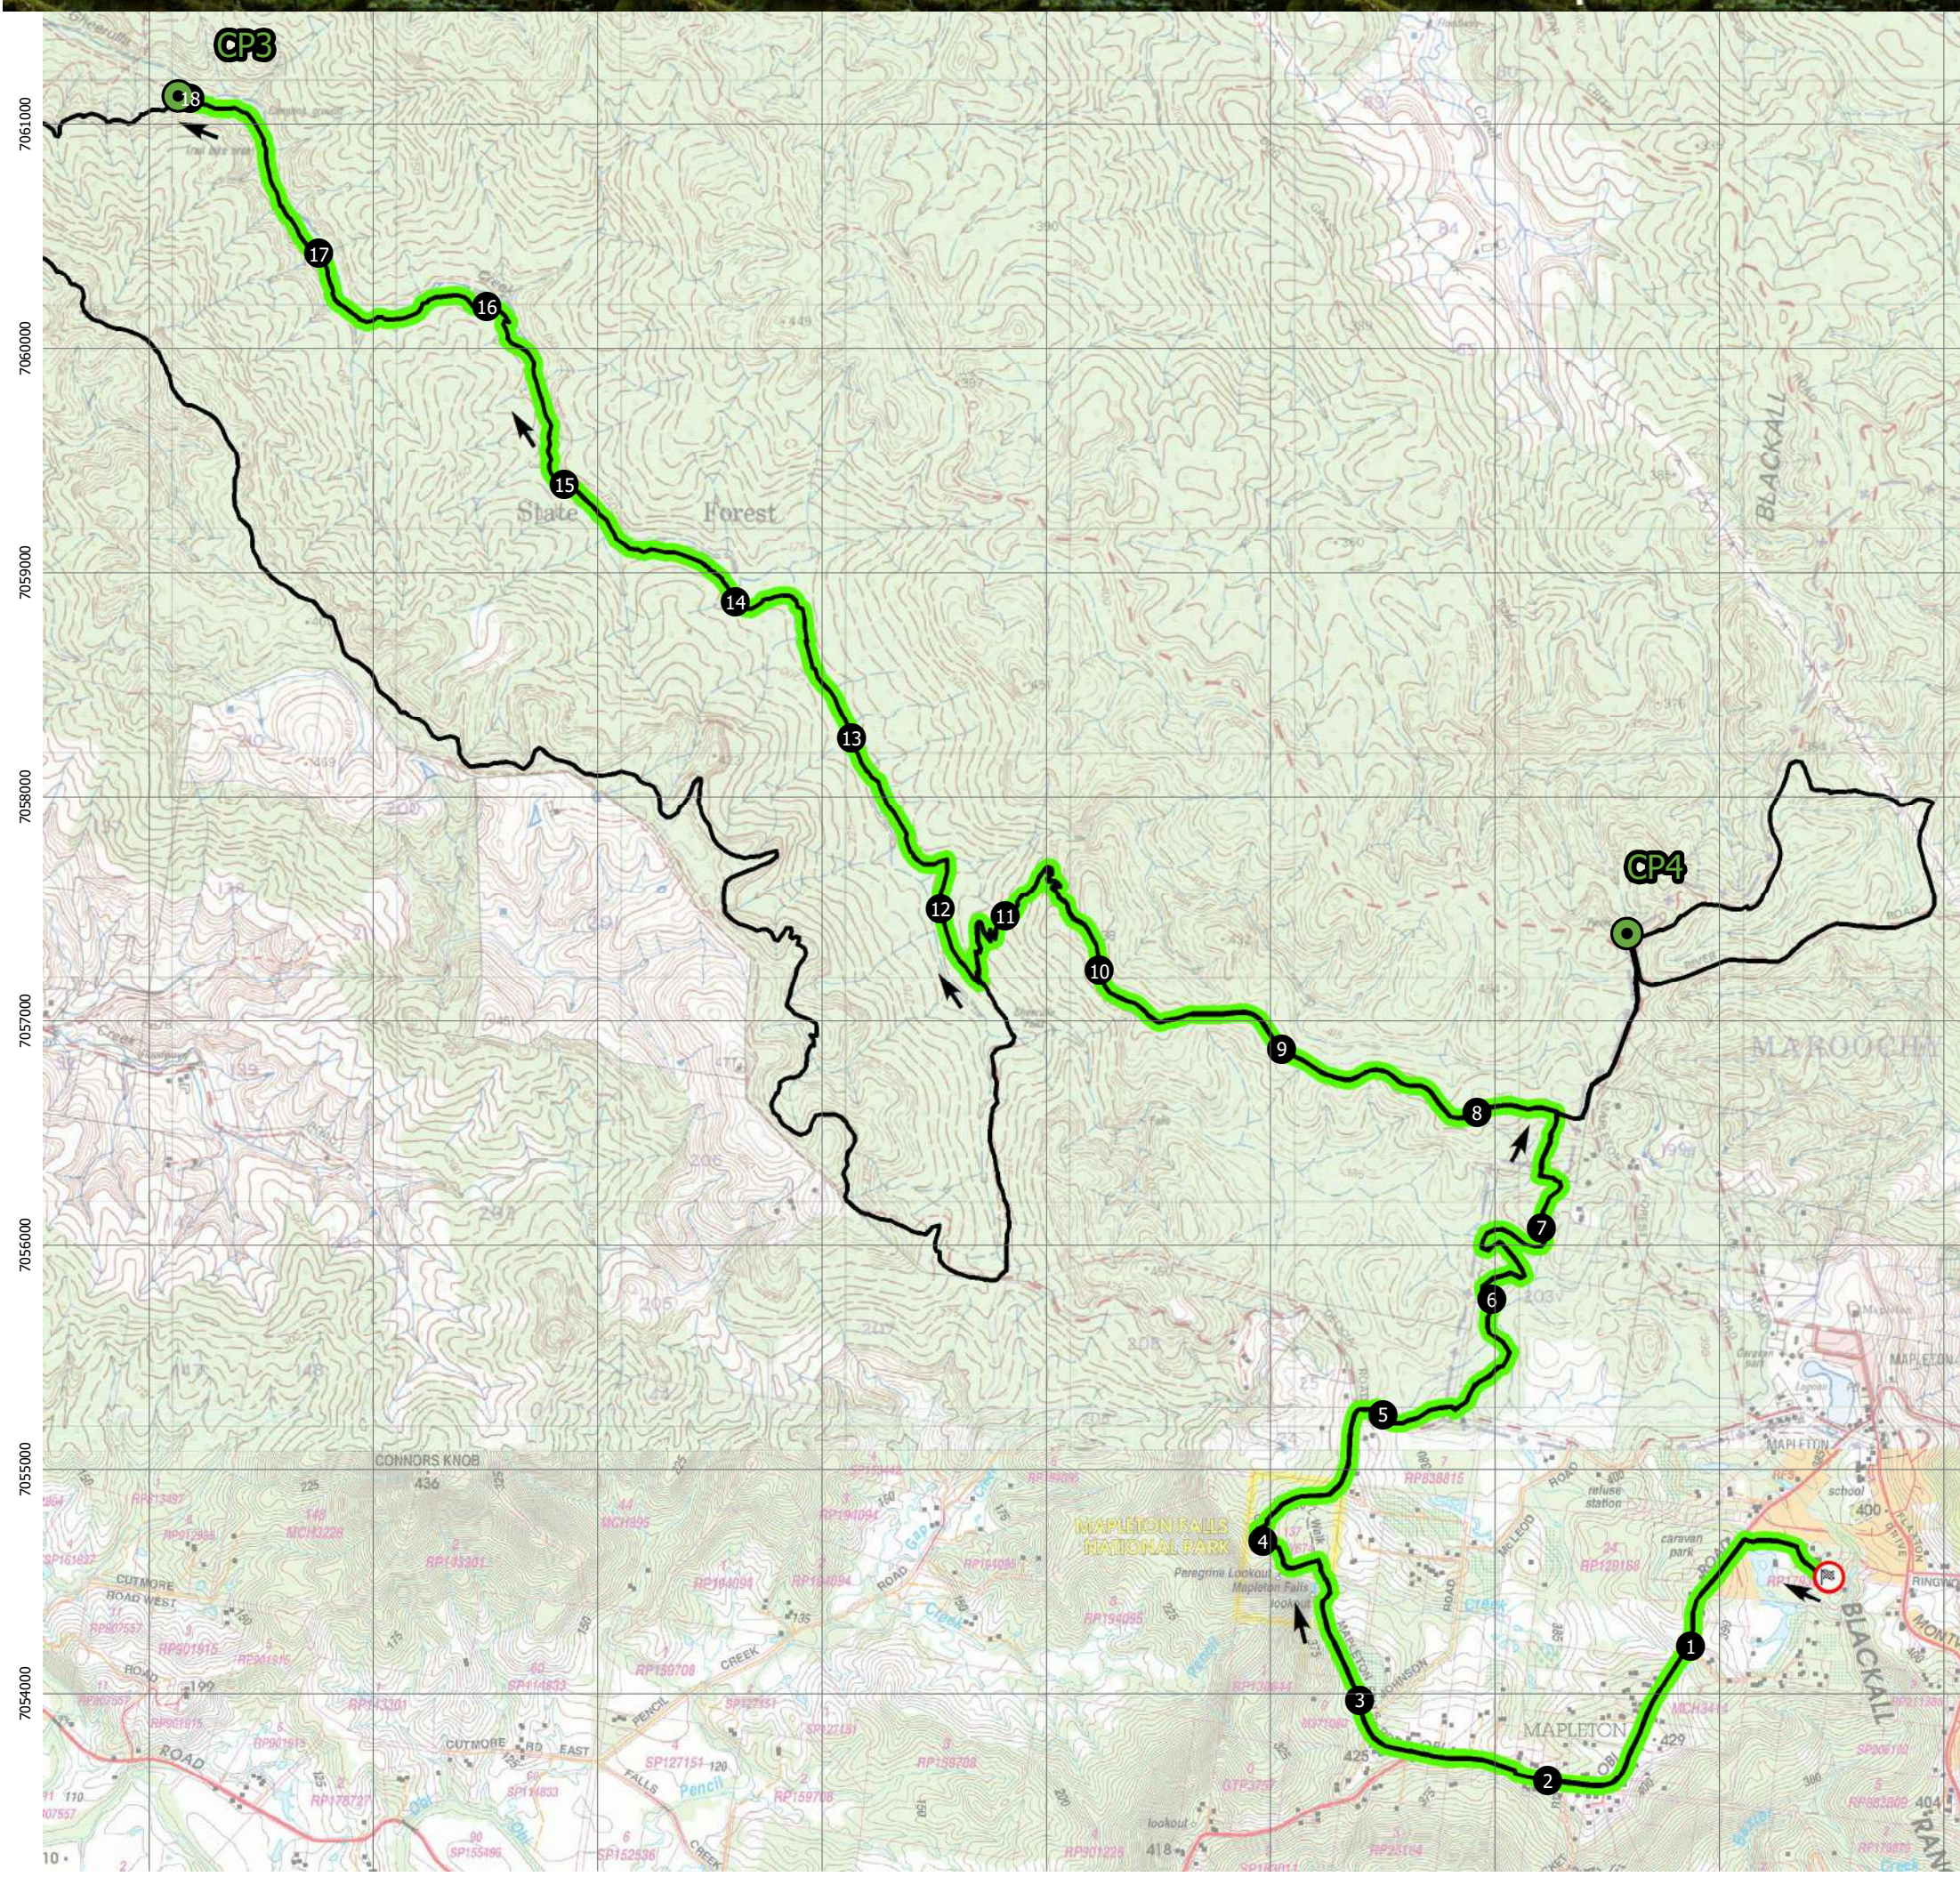

Kondalilla Falls

Gheerulla Falls

Keerulpa Falls

1:30,000 at A3

Map Grid Australia - Zone 56 (GDA94) - EPSG:28356

Legend

- QCCC (Start & Finish)
- Check Point
- This Leg

LEG 1 (18 km)

**START (QCCC Mapleton) to CP3
(Gheerulla Camping and Day Use Area)**

B100 50K