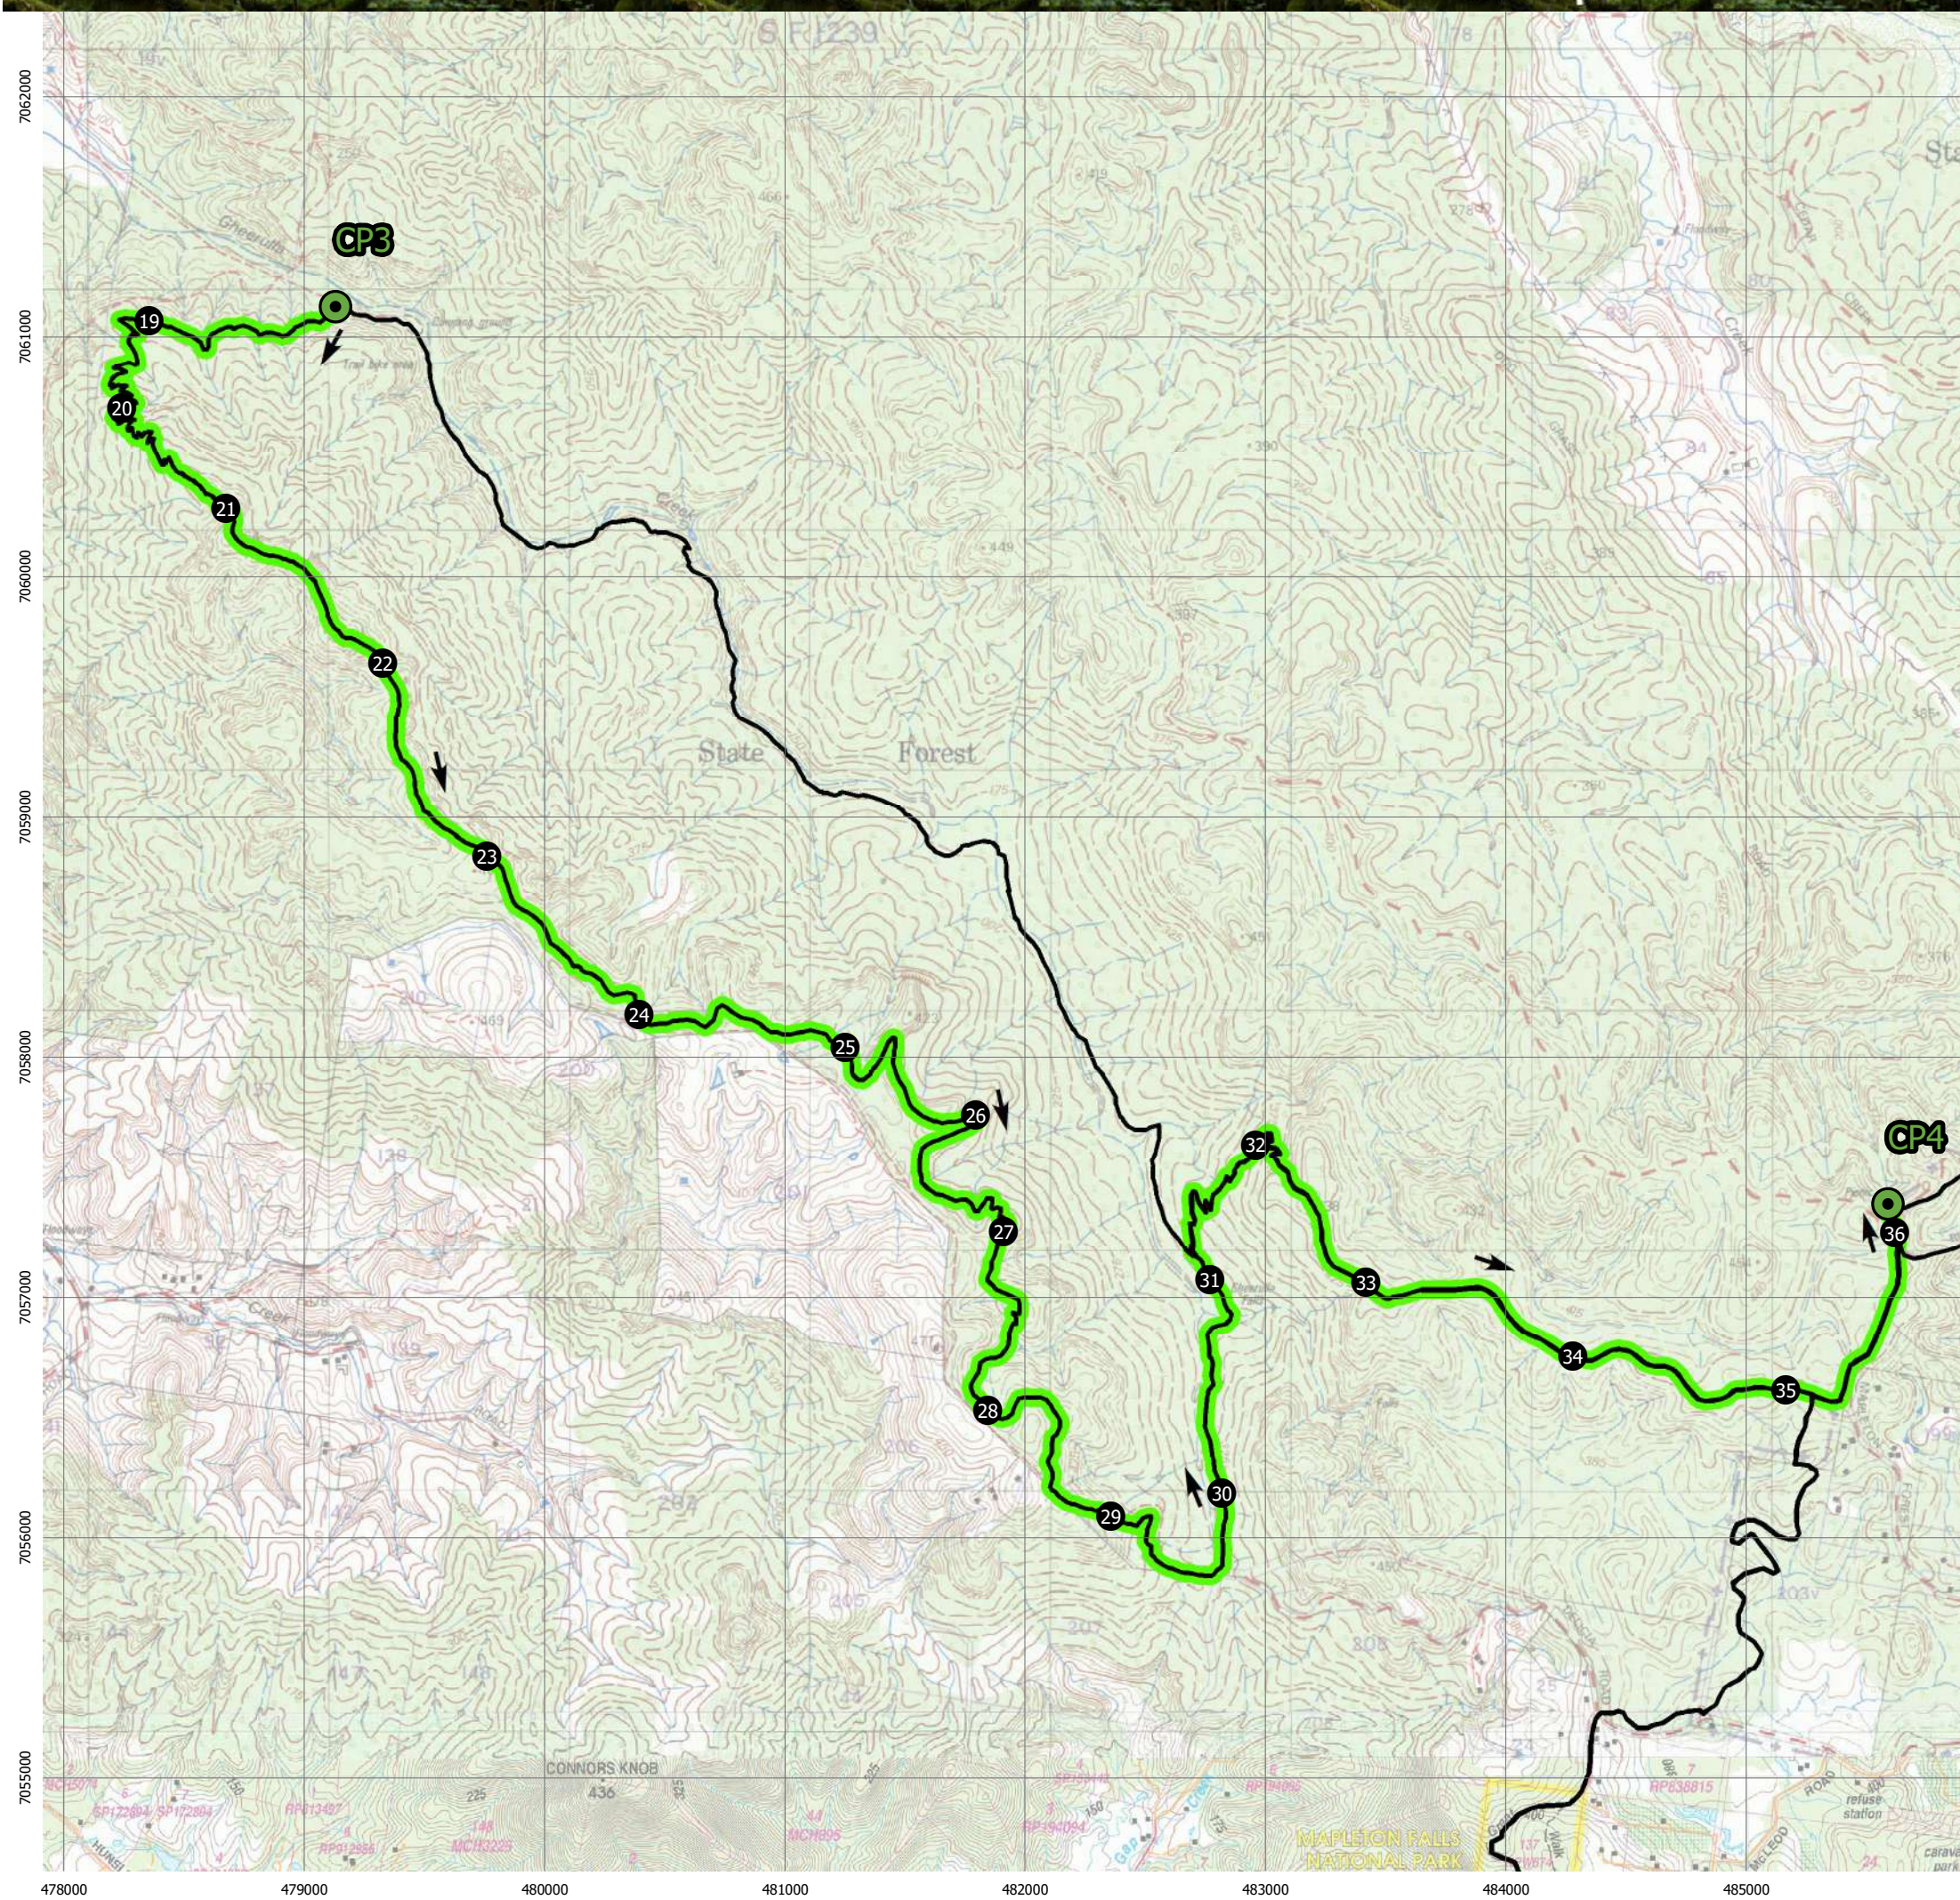

Kondalilla Falls

Gheerulla Falls

Keerulpa Falls

Legend

- QCCC (Start & Finish)
- Check Point
- This Leg

1:28,000 at A3

Map Grid Australia - Zone 56 (GDA94) - EPSG:28356

LEG 2 (18 km)

CP3 (Gheerulla Camping and Day Use Area) to CP4 (Mapleton Day Use Area)