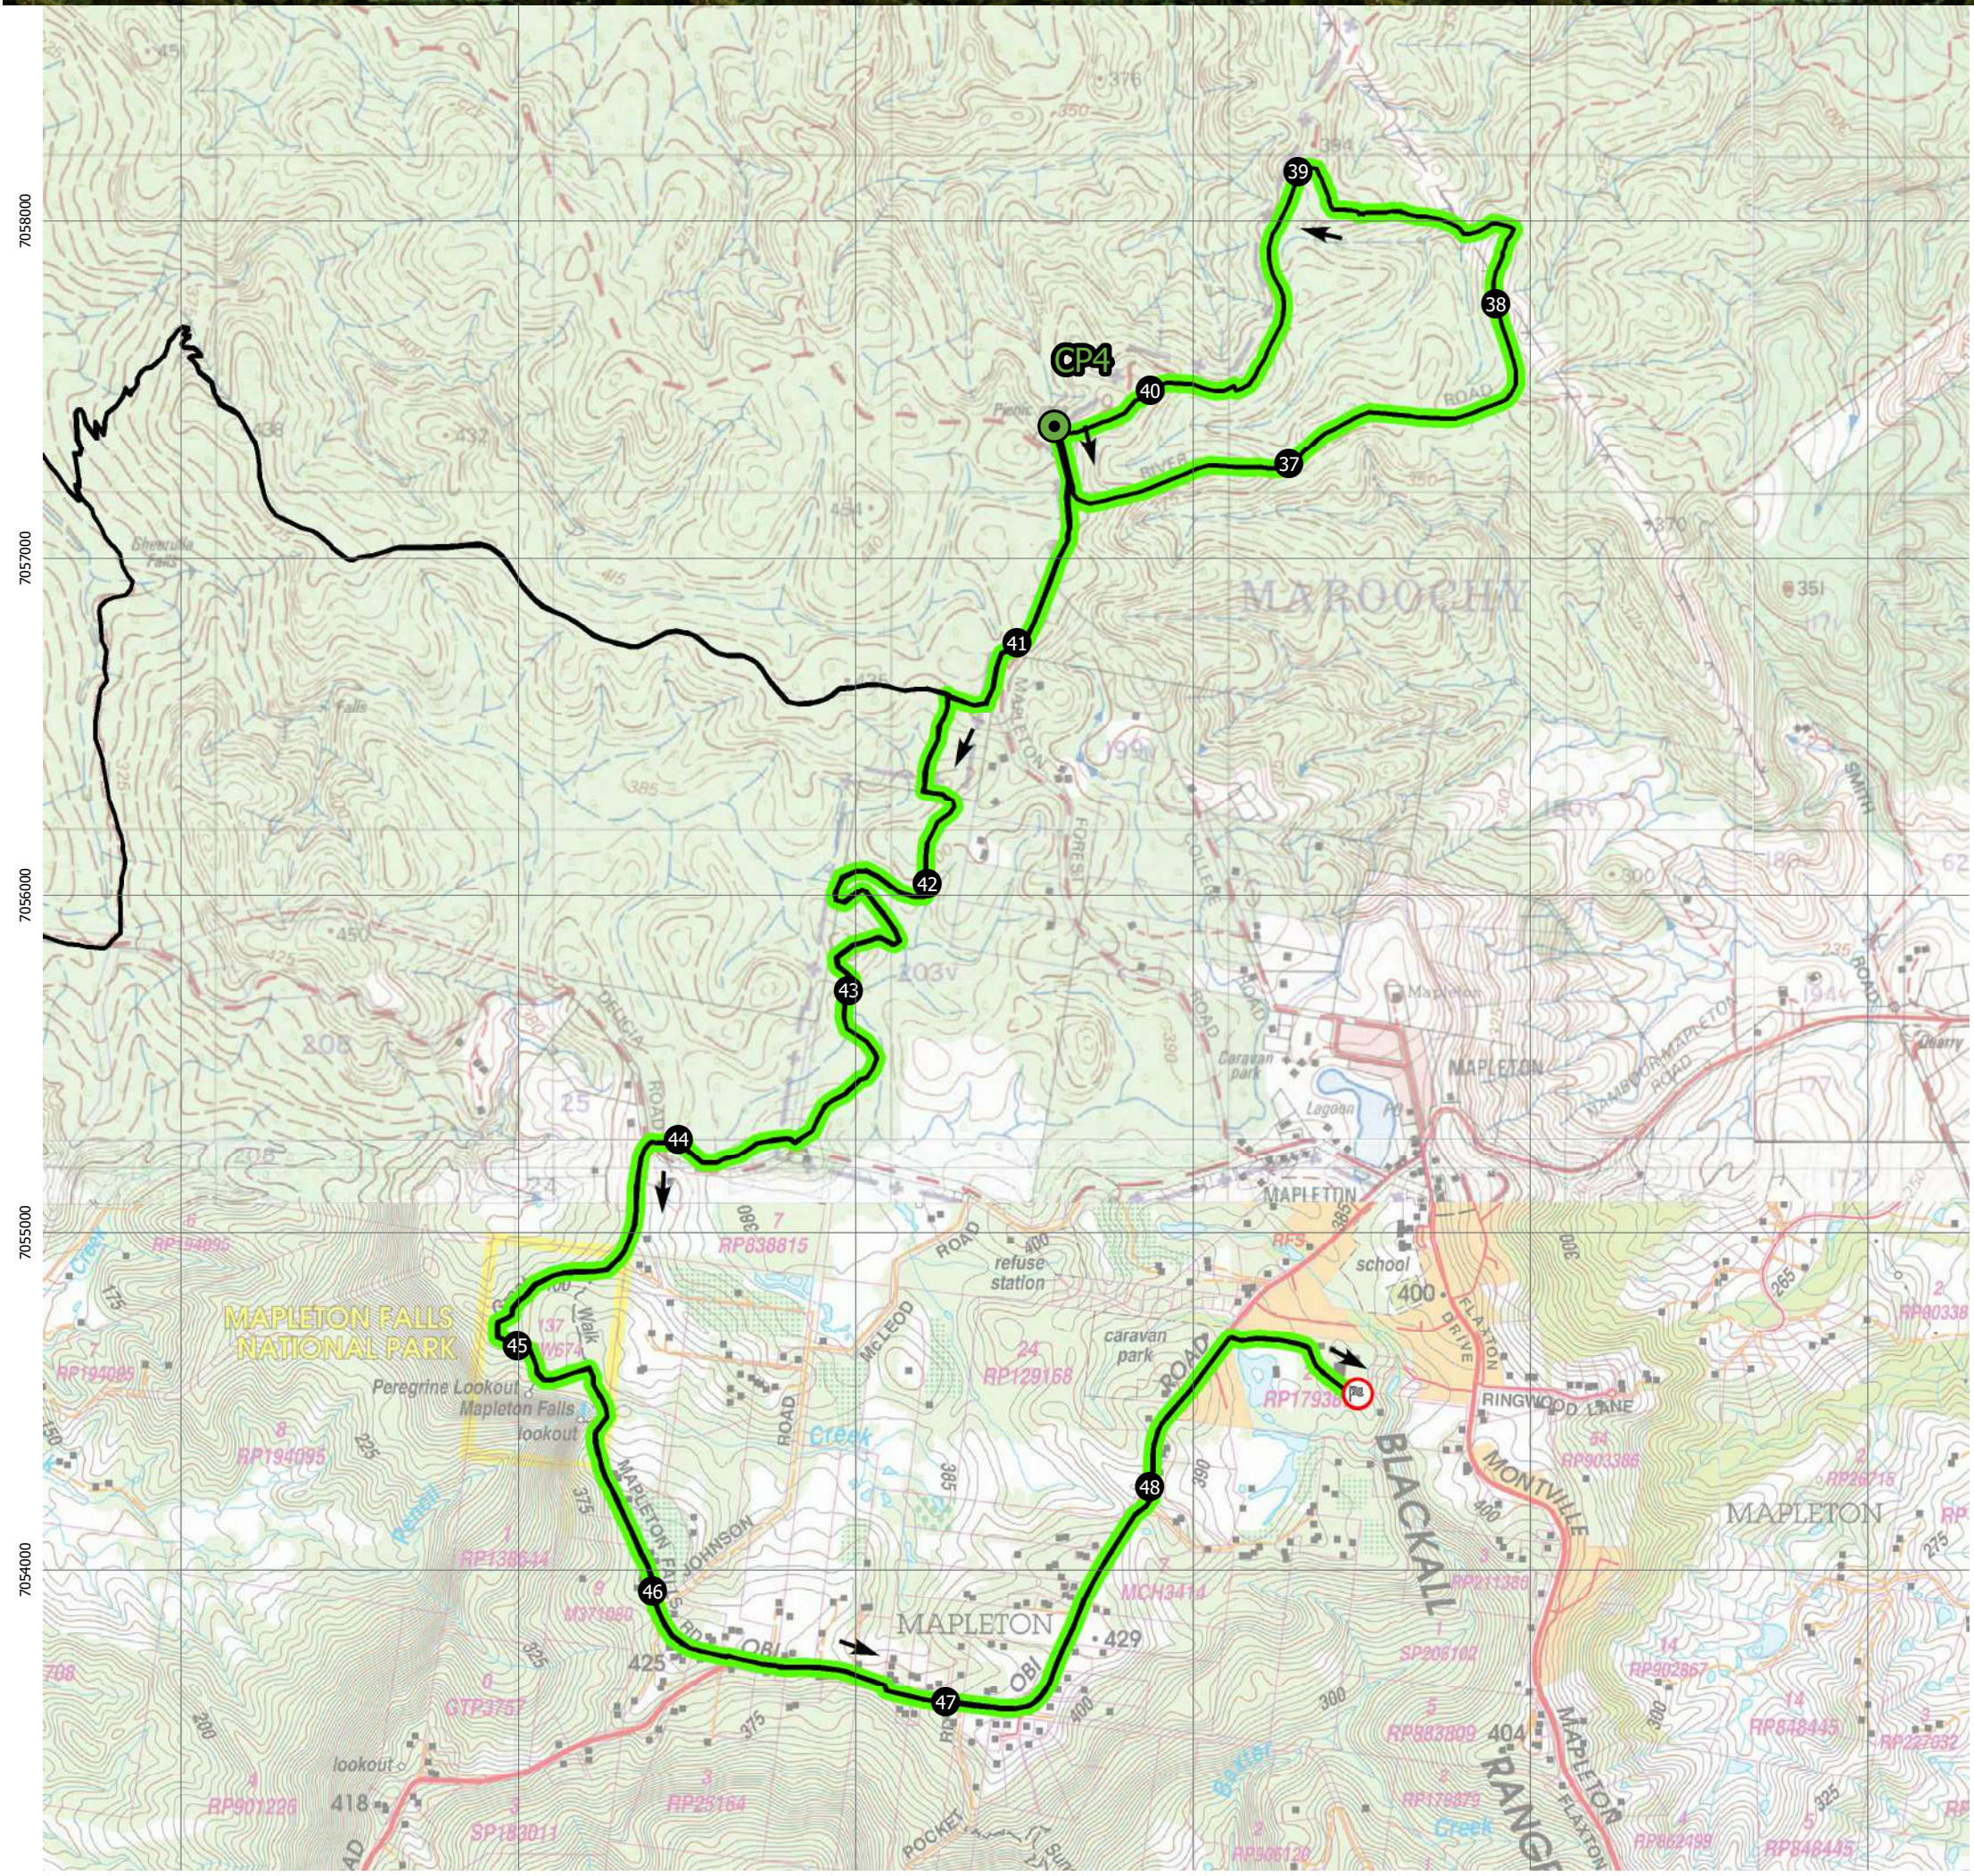

Kondalilla Falls

Gheerulla Falls

Keerulpa Falls

Legend

-  QCCC (Start & Finish)
-  Check Point
-  This Leg

1:20,000 at A3

Map Grid Australia - Zone 56 (GDA94) - EPSG:28356

LEG3 (13 km)

CP4 (Mapleton Day Use Area) to FINISH (QCCC Mapleton)

B100 50K